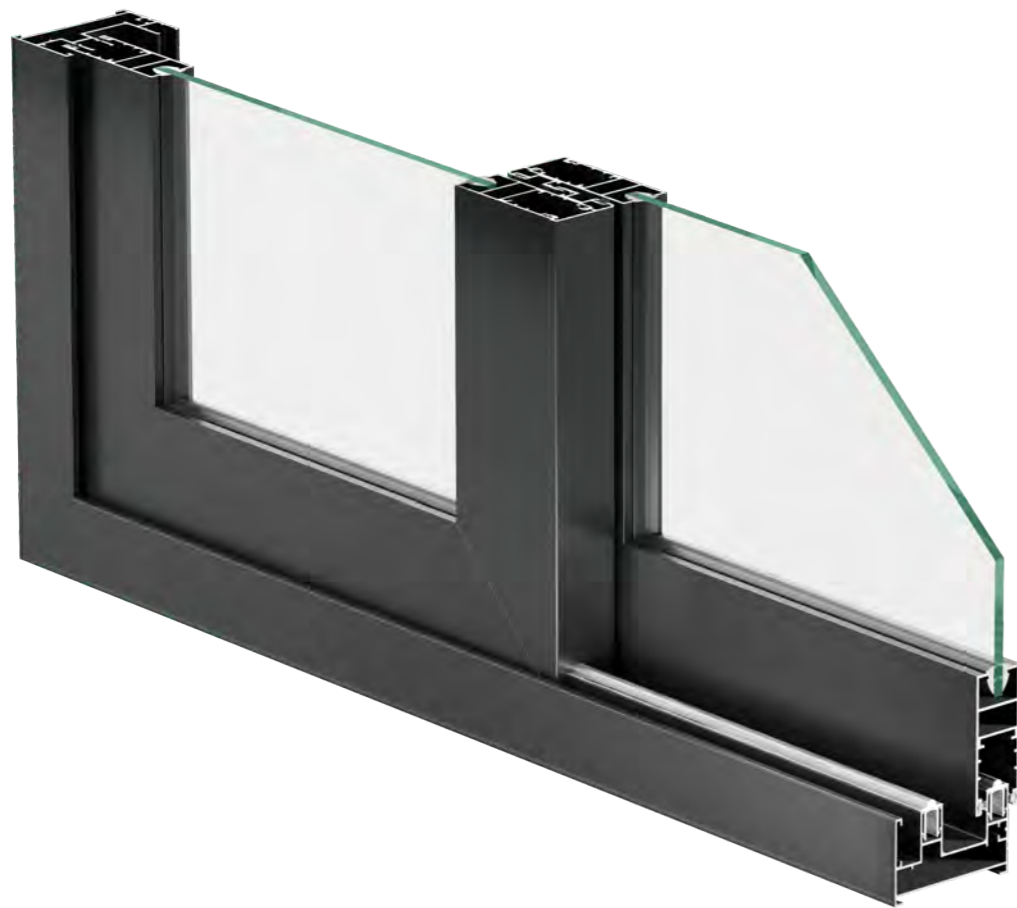

GLAZING

Option	Single
Thickness	5 mm to 8 mm

FINISHES

Powder Coating
(Satin | Texture finish | Wooden effect powder coating)

HARDWARE

Lock - Single Point Locking

VERTICAL CONNECTION

Joinery Detail - 45° With corner connector | 90° with screw fixing

* ALL DIMENSIONS ARE IN MM.

SL 25 R

DIMENSIONS

Shutter size	25 mm x 64 mm
2 Track	65 mm x 40 mm
3 Track	103 mm x 40 mm
Interlock Visible	69 mm

CONFIGURATION

Window Height	Max. 1800 mm
Sash Weight	Max. 70 Kg.
Mosq. Mesh	Fiber Mesh SS 304 Safety Mesh SS 304 Invisible Mesh Retractable Mesh