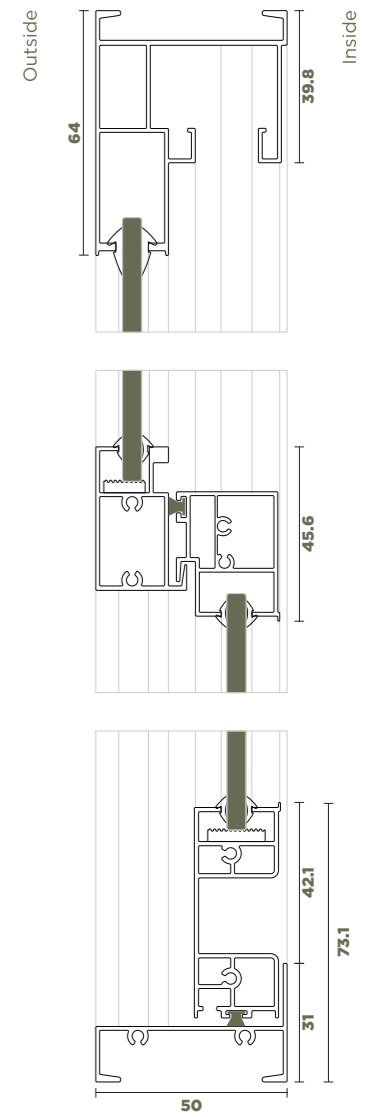

VERTICAL CONNECTION

Joinery Detail - 45° with corner connector

CD 40

DIMENSIONS

Shutter size	40 mm x 85 mm
Frame size	40 mm x 50 mm

CONFIGURATION

Door Height	Max. 2400 mm
Sash Width	Max. 1000 mm
Sash Weight	Max. 100 Kg.
Mosq. Mesh	Retractable
Operation	Side Hung

* ALL DIMENSIONS ARE IN MM.

CD 60

DIMENSIONS

Shutter size	60 mm x 81 mm
Frame	60 mm x 61 mm

CONFIGURATION

Window Height	Max. 3000 mm
Sash Width	Max. 1200 mm
Sash Weight	Max. 200 Kg.
Mosq. Mesh	Retractable
Opening	Side Hung

VERTICAL CONNECTION

Joinery Detail - 45° with corner connector

* ALL DIMENSIONS ARE IN MM.

■ CW 120 G/M

DIMENSIONS

Glass Shutter size	50 mm x 78 mm
Mesh Shutter Size	29 mm x 55 mm
Frame	120 mm x 60 mm

CONFIGURATION

Joinery Detail - 45° with corner connector | 90° with screw fixing

VS 50

DIMENSIONS

2 Track	50 mm x 40 mm
Visible Interlock	45.6 mm

CONFIGURATION

Sash Height	Max. 1500 mm
Sash Width	Max. 1500 mm
Sash Weight	Max. 25 Kg.