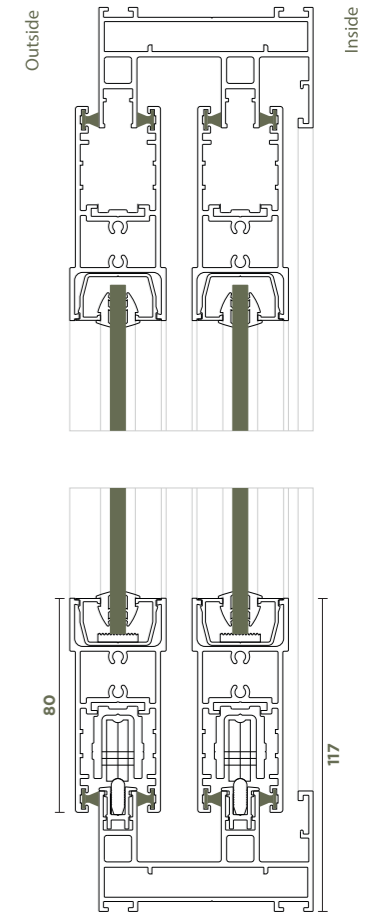

* ALL DIMENSIONS ARE IN MM.

SL 29

DIMENSIONS

Shutter size	29 mm x 66 mm
2 Track	73 mm x 45 mm
3 Track	115 mm x 45 mm
4 Track	157 mm x 45 mm
Interlock Visible	25 mm

CONFIGURATION

Window Height	2400 mm
Sash Weight	180 Kg.
Mosq. Mesh	Fiber Mesh SS 304 Safety Mesh SS 304 Invisible Mesh Retractable Mesh

* ALL DIMENSIONS ARE IN MM.

SL 29 R

DIMENSIONS

Shutter size	29 mm x 66 mm
2 Track	73 mm x 45 mm
3 Track	115 mm x 45 mm
4 Track	157 mm x 45 mm
Interlock Visible	68 mm

CONFIGURATION

Window Height	2400 mm
Sash Weight	180 Kg.
Mosq. Mesh	Fiber Mesh SS 304 Safety Mesh SS 304 Invisible Mesh Retractable Mesh

* ALL DIMENSIONS ARE IN MM.

SL 36

DIMENSIONS

Shutter size	36 mm x 72 mm
2 Track	80 mm x 45 mm
3 Track	126 mm x 45 mm
4 Track	171 mm x 45 mm
Interlock Visible	28 mm

CONFIGURATION

Window Height	3600 mm
Sash Weight	240 Kg.
Mosq. Mesh	Fiber Mesh SS 304 Safety Mesh SS 304 Invisible Mesh Retractable Mesh

* ALL DIMENSIONS ARE IN MM.

■ SL 55

DIMENSIONS

Shutter size	55 mm x 83 mm
2 Track	112 mm x 51 mm
3 Track	181 mm x 51 mm
Interlock Visible	28 mm

CONFIGURATION

Window Height	Max. 3600 mm
Sash Weight	Max. 300 Kg.
Mosq. Mesh	Retractable SS 304 Safety Mesh