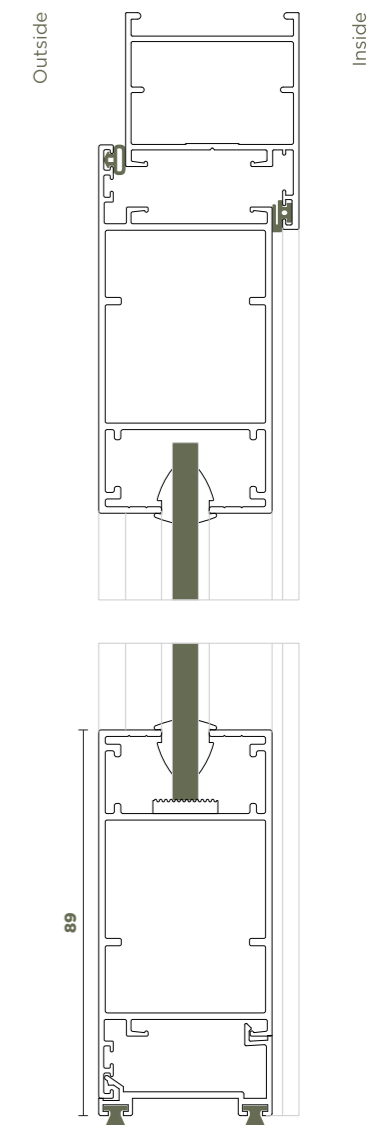

VERTICAL CONNECTION

Joinery Detail - 45° with corner connector

CW 40

DIMENSIONS

Shutter size	40 mm x 66 mm
Frame	40 mm x 56 mm

CONFIGURATION

Sash Height	Max. 1800 mm
Sash Width	Max. 650 mm
Sash Weight	Max. 50 Kg.
Mosq. Mesh	Retractable
Opening	Side Hung Top Hung

VERTICAL CONNECTION

Joinery Detail - 45° with corner connector

CW 50

DIMENSIONS

Shutter size	50 mm x 78 mm
Frame	50 mm x 55 mm

CONFIGURATION

Sash Height	Max. 2000 mm
Sash Width	Max. 700 mm
Sash Weight	Max. 80 Kg.
Mosq. Mesh	Retractable
Opening	Side Hung Top Hung

VERTICAL CONNECTION

Joinery Detail - 45° with corner connector

CD 40

DIMENSIONS

Shutter size	40 mm x 85 mm
Frame size	40 mm x 50 mm

CONFIGURATION

Door Height	Max. 2400 mm
Sash Width	Max. 1000 mm
Sash Weight	Max. 100 Kg.
Mosq. Mesh	Retractable
Operation	Side Hung

* ALL DIMENSIONS ARE IN MM.

CD 60

DIMENSIONS

Shutter size	60 mm x 81 mm
Frame	60 mm x 61 mm

CONFIGURATION

Window Height	Max. 3000 mm
Sash Width	Max. 1200 mm
Sash Weight	Max. 200 Kg.
Mosq. Mesh	Retractable
Opening	Side Hung