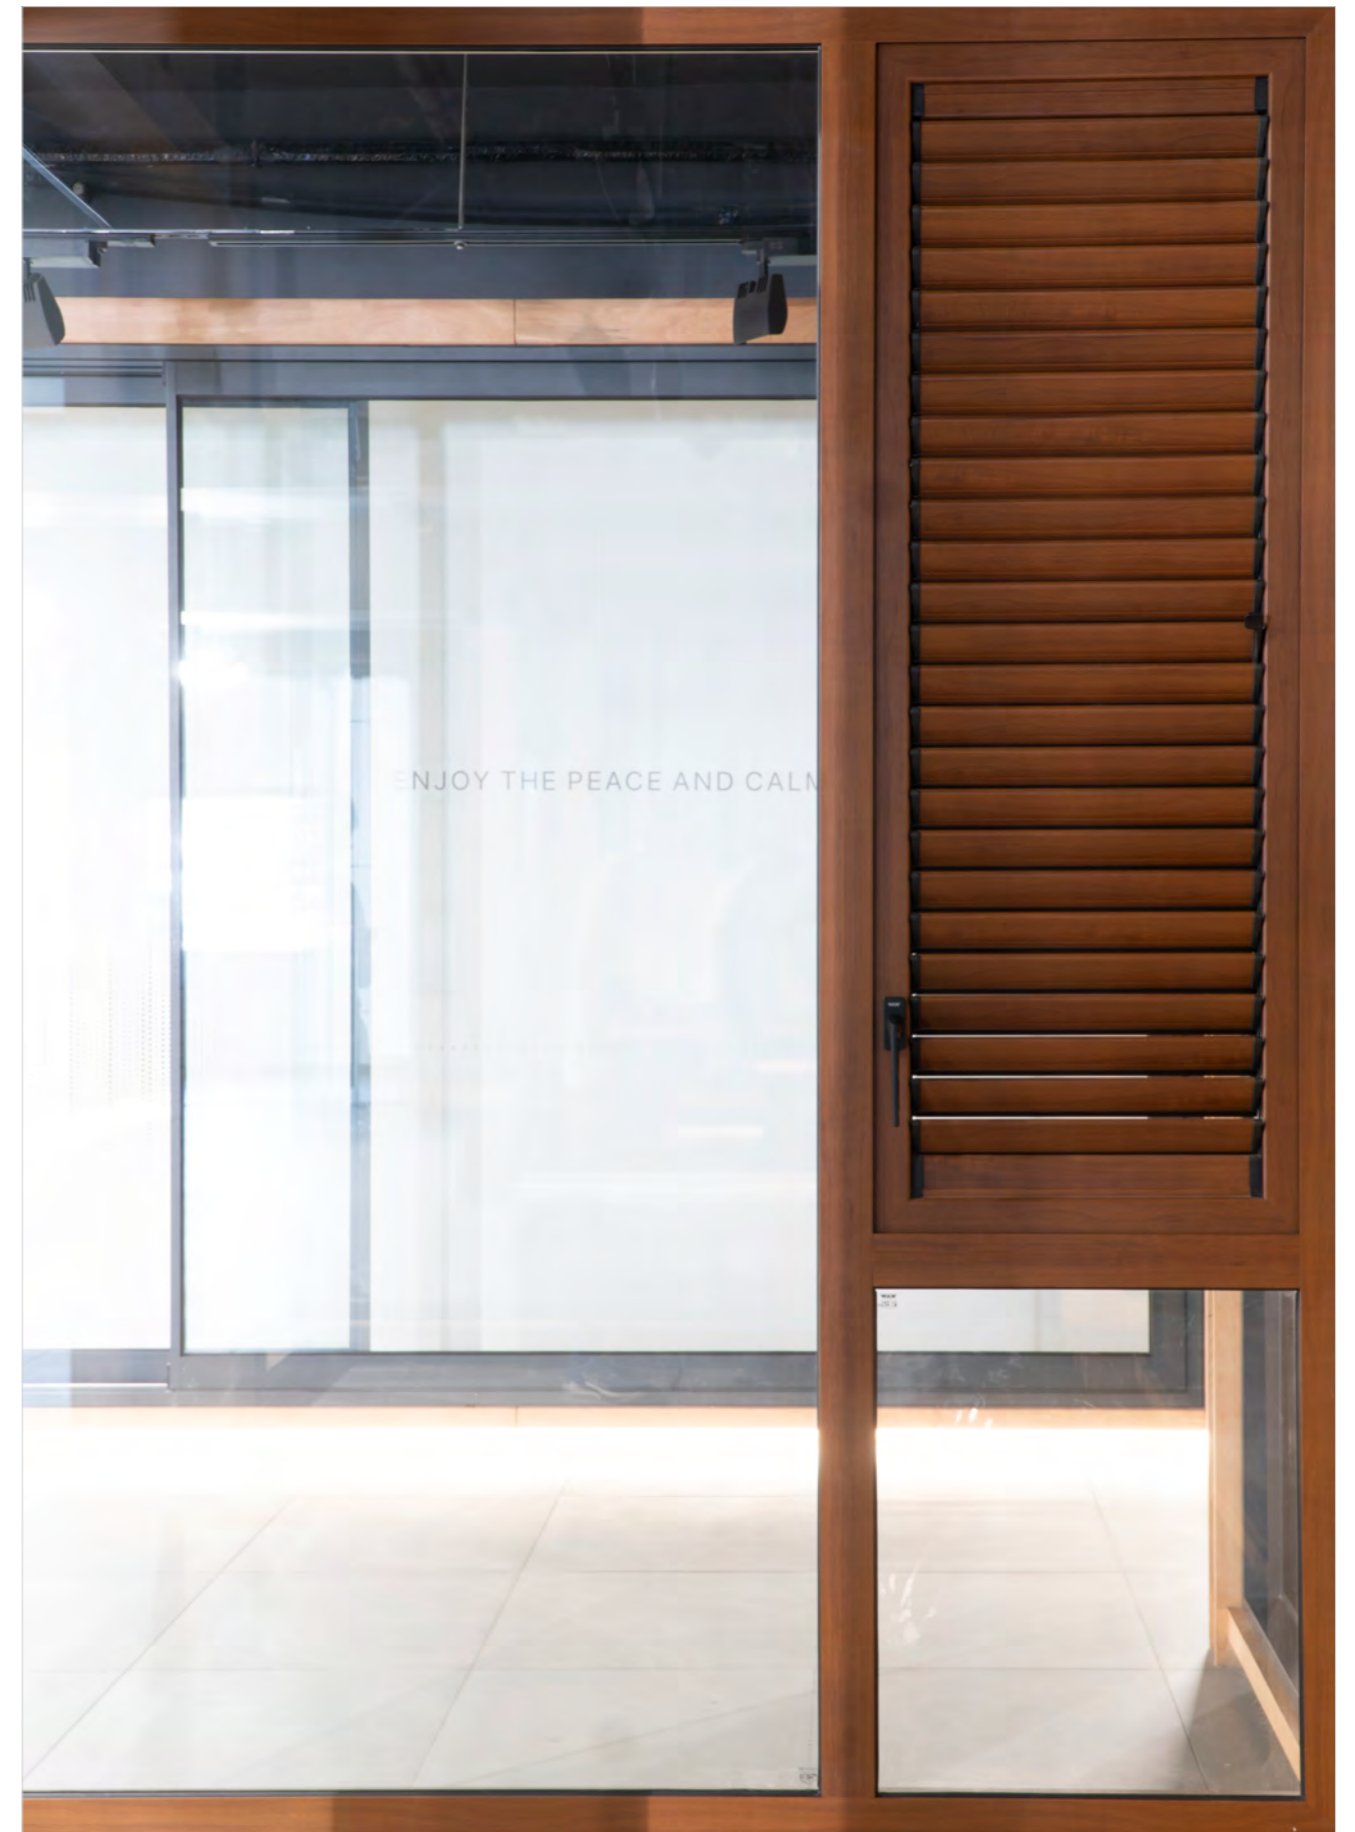

ALUMINIUM MOVABLE LOUVERS

DIMENSIONS

Louver Blade Size 16 mm x 66 mm

POSSIBLE IN

SL 36 | CW 50 | CW 40

CONFIGURATION

Louver Width
Allowable Height in Single Louver Handle

300 mm to 900 mm
Max. 1000 mm

■ SKYLIGHT

DIMENSIONS

Frame Size 40 mm x 74 mm

GLAZING

Option Laminated | Laminated DGU With Integrated Blinds

Thickness 15.52 mm | 59 mm

CONFIGURATION

Panel Width Max. 1500 mm
Panel Length Max. 3000 mm