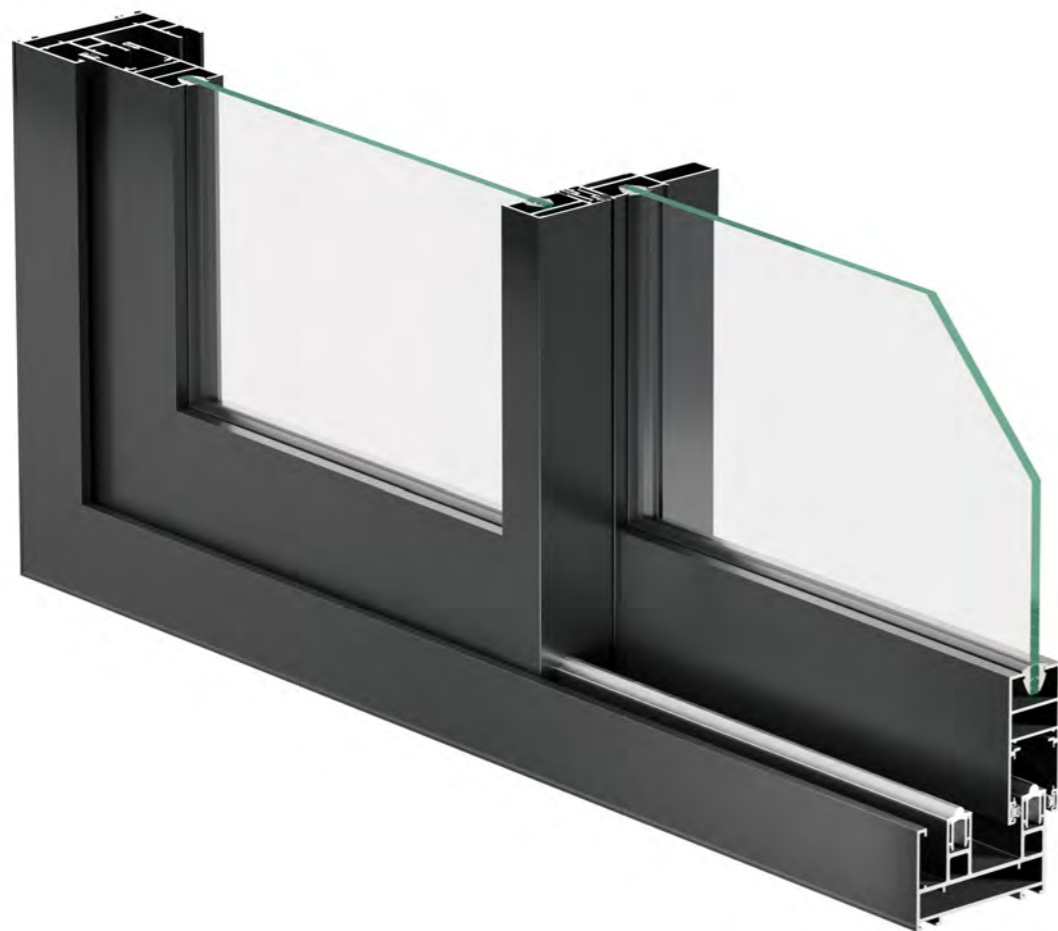

GLAZING

Option	Single
Thickness	5 mm to 8 mm

FINISHES

Powder Coating (Satin Texture finish Wooden effect powder coating)

HARDWARE

Lock - Single Point Locking

VERTICAL CONNECTION

Joinery Detail - 45° with corner connector

* ALL DIMENSIONS ARE IN MM.

SL 29

DIMENSIONS

Shutter size	29 mm x 66 mm
2 Track	73 mm x 45 mm
3 Track	115 mm x 45 mm
4 Track	157 mm x 45 mm
Interlock Visible	25 mm

CONFIGURATION

Window Height	2400 mm
Sash Weight	180 Kg.
Mosq. Mesh	Fiber Mesh SS 304 Safety Mesh SS 304 Invisible Mesh Retractable Mesh