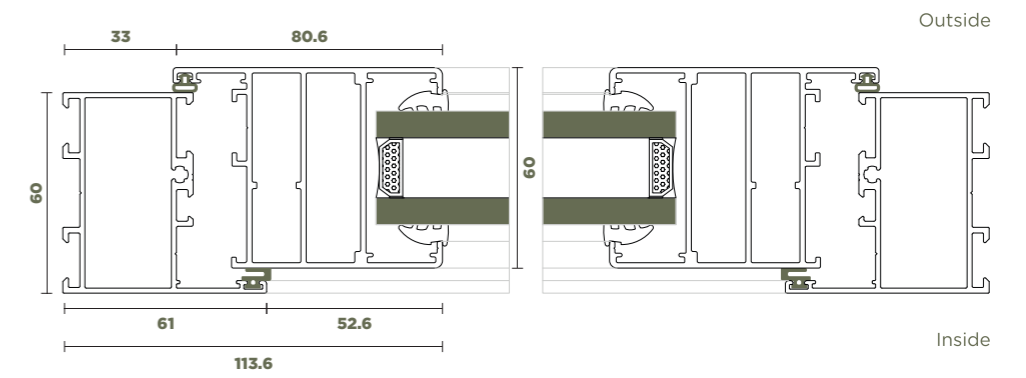

VERTICAL CONNECTION

Joinery Detail - 45° with corner connector

CD 50

DIMENSIONS

Shutter size	50 mm x 100 mm
Frame size	50 mm x 73 mm

CONFIGURATION

Door Height	Max. 3000 mm
Sash Width	Max. 1200 mm
Sash Weight	Max. 180 Kg.
Mosq. Mesh	Retractable
Operation	Side Hung

* ALL DIMENSIONS ARE IN MM.

CD 60

DIMENSIONS

Shutter size	60 mm x 81 mm
Frame	60 mm x 61 mm

CONFIGURATION

Window Height	Max. 3000 mm
Sash Width	Max. 1200 mm
Sash Weight	Max. 200 Kg.
Mosq. Mesh	Retractable
Opening	Side Hung

VERTICAL CONNECTION

Joinery Detail - 45° with corner connector

* ALL DIMENSIONS ARE IN MM.

■ CW 120 G/M

DIMENSIONS

Glass Shutter size	50 mm x 78 mm
Mesh Shutter Size	29 mm x 55 mm
Frame	120 mm x 60 mm

CONFIGURATION