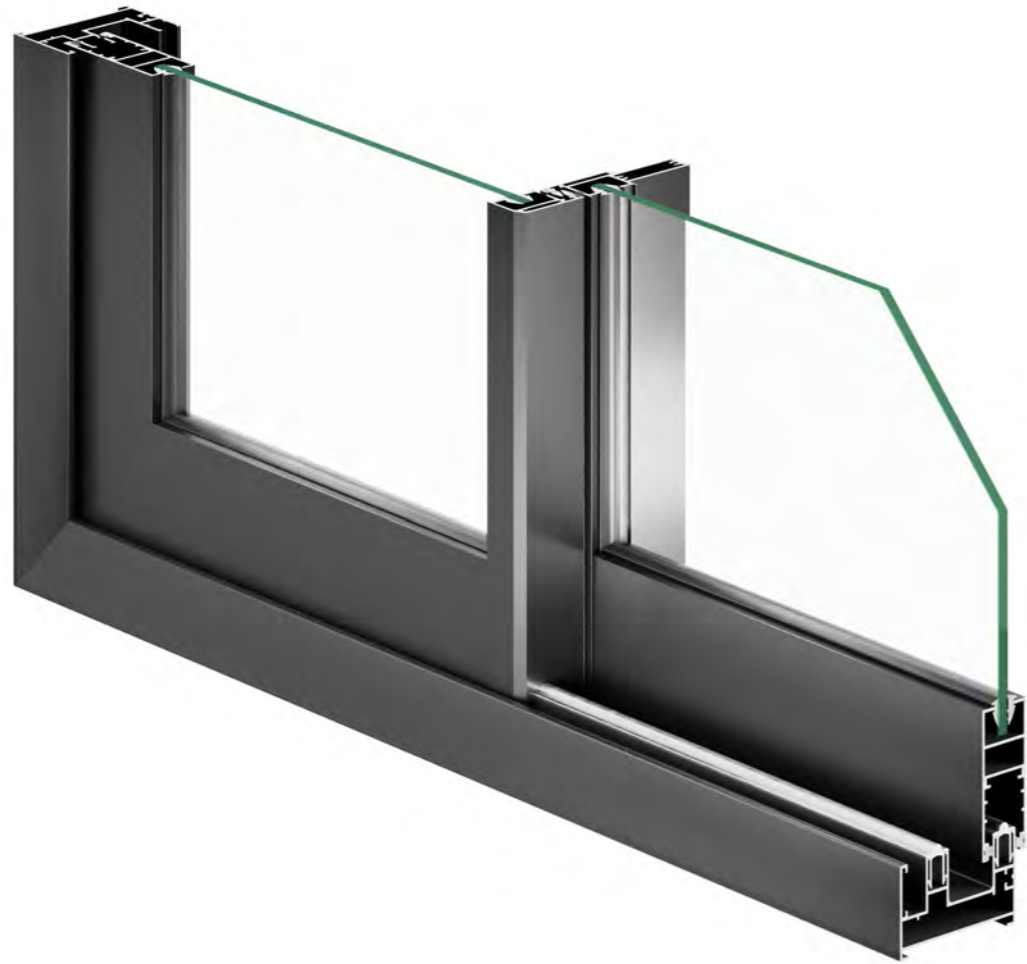

SL 25

DIMENSIONS

Shutter size	25 mm x 64 mm
2 Track	65 mm x 40 mm
3 Track	103 mm x 40 mm
Interlock Visible	23 mm

CONFIGURATION

Window Height	Max. 1800 mm
Sash Weight	Max. 70 Kg.
Mosq. Mesh	Fiber Mesh SS 304 Safety Mesh SS 304 Invisible Mesh Retractable Mesh