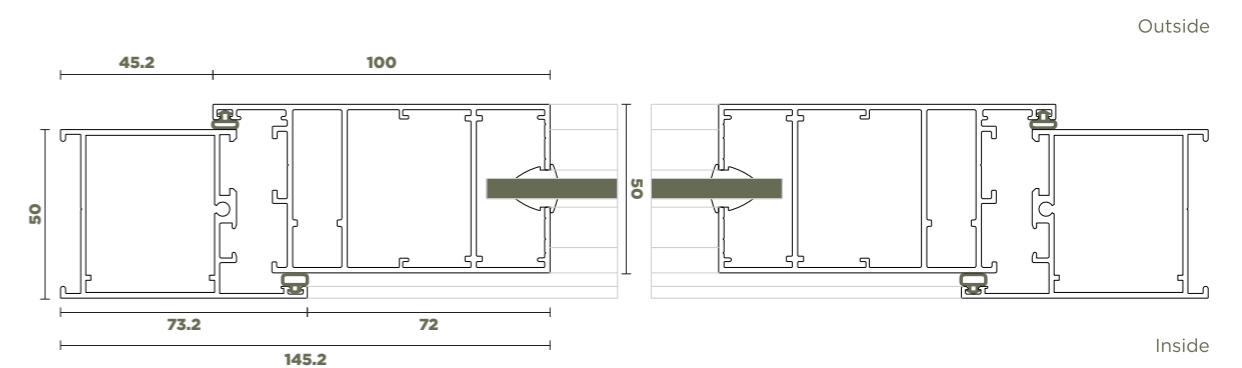

VERTICAL CONNECTION

Joinery Detail - 45° with corner connector

CD 40

DIMENSIONS

Shutter size	40 mm x 85 mm
Frame size	40 mm x 50 mm

CONFIGURATION

Door Height	Max. 2400 mm
Sash Width	Max. 1000 mm
Sash Weight	Max. 100 Kg.
Mosq. Mesh	Retractable
Operation	Side Hung

VERTICAL CONNECTION

Joinery Detail - 45° with corner connector

CD 50

DIMENSIONS

Shutter size	50 mm x 100 mm
Frame size	50 mm x 73 mm

CONFIGURATION

Door Height	Max. 3000 mm
Sash Width	Max. 1200 mm
Sash Weight	Max. 180 Kg.
Mosq. Mesh	Retractable
Operation	Side Hung

* ALL DIMENSIONS ARE IN MM.

CD 60

DIMENSIONS

Shutter size	60 mm x 81 mm
Frame	60 mm x 61 mm

CONFIGURATION

Window Height	Max. 3000 mm
Sash Width	Max. 1200 mm
Sash Weight	Max. 200 Kg.
Mosq. Mesh	Retractable
Opening	Side Hung