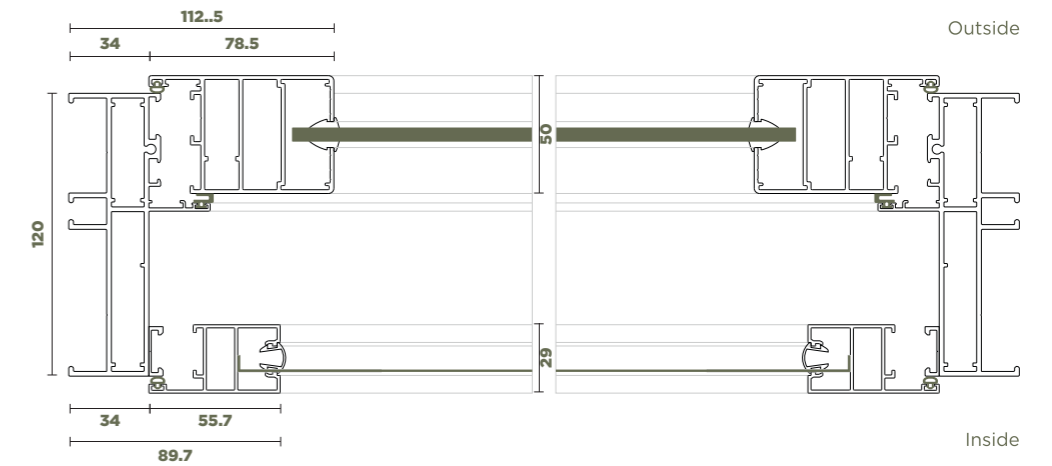

* ALL DIMENSIONS ARE IN MM.

SL 29 R

DIMENSIONS

Shutter size	29 mm x 66 mm
2 Track	73 mm x 45 mm
3 Track	115 mm x 45 mm
4 Track	157 mm x 45 mm
Interlock Visible	68 mm

CONFIGURATION

Window Height	2400 mm
Sash Weight	180 Kg.
Mosq. Mesh	Fiber Mesh SS 304 Safety Mesh SS 304 Invisible Mesh Retractable Mesh

VERTICAL CONNECTION

Joinery Detail - 45° with corner connector

* ALL DIMENSIONS ARE IN MM.

■ CW 120 G/M

DIMENSIONS

Glass Shutter size	50 mm x 78 mm
Mesh Shutter Size	29 mm x 55 mm
Frame	120 mm x 60 mm

CONFIGURATION

FINISHES

Powder Coating
(Satin | Texture finish | Wooden effect powder coating)

HARDWARE

Lock - Multi Point Locking
Hinge - Butt Hinge | Friction Hinge

VERTICAL CONNECTION

Joinery Detail - 45° with corner connector

Joinery Detail - 45° with corner connector | 90° with screw fixing

VS 50

DIMENSIONS

2 Track	50 mm x 40 mm
Visible Interlock	45.6 mm

CONFIGURATION

Sash Height	Max. 1500 mm
Sash Width	Max. 1500 mm
Sash Weight	Max. 25 Kg.