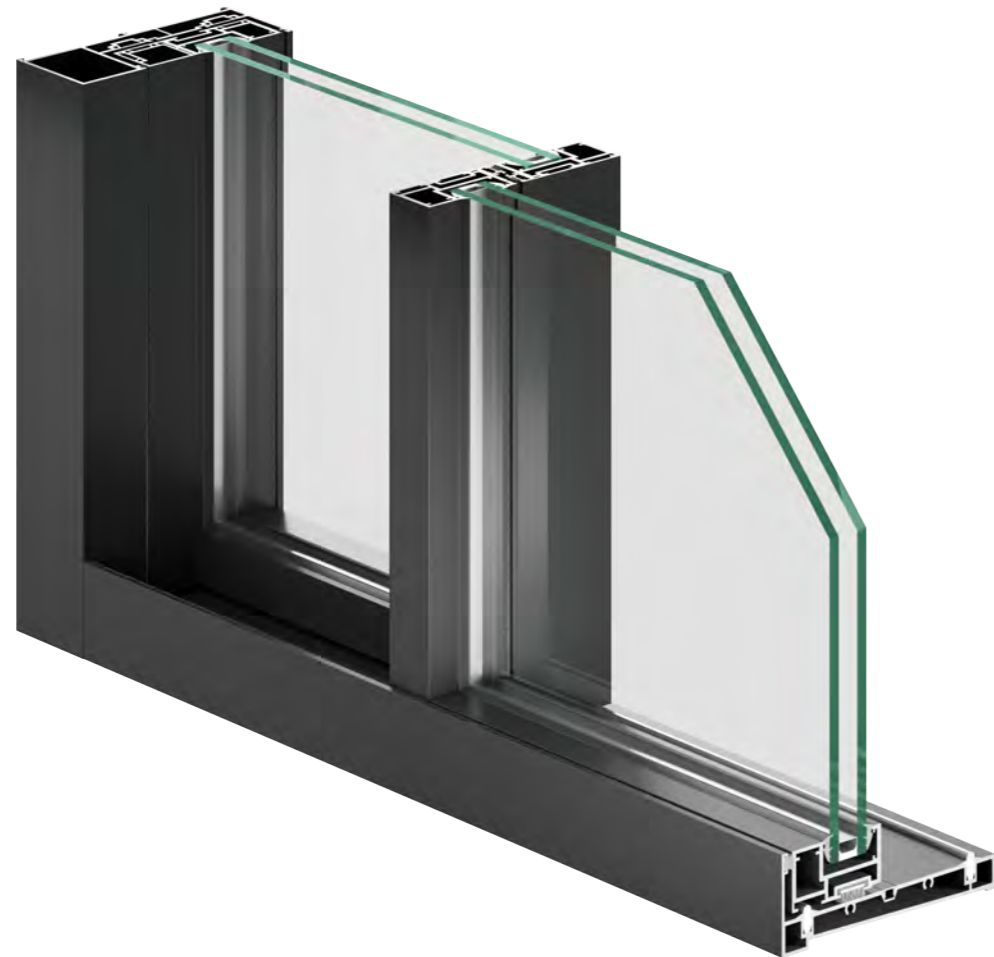

Powder Coating
(Satin | Texture finish | Wooden effect powder coating)

HARDWARE

Lock - Multi Point Locking

OPERATION

Manual, Motorised

VERTICAL CONNECTION

Joinery Detail - 45° with corner connector

* ALL DIMENSIONS ARE IN MM.