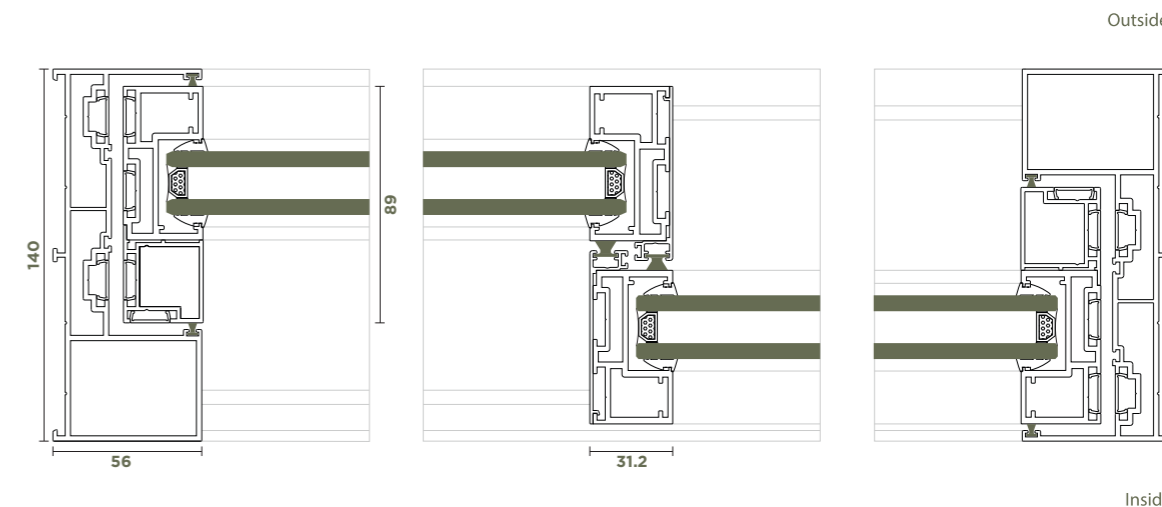

GLAZING

Option Single | Laminated
DGU
Thickness 12 mm to 24 mm

FINISHES

Powder Coating
(Satin | Texture finish | Wooden effect powder coating)

HARDWARE

Lock - Multi Point Locking

VERTICAL CONNECTION

Joinery Detail - 45° with corner connector | 90° with screw fixing

CELARE 30

DIMENSIONS

Shutter size 58 mm x 30 mm
2 Track 140 mm x 56 mm
Interlock Visible 31 mm

CONFIGURATION

Window Height Max. 3000 mm
Sash Weight Max. 180 Kg.
Mosq. Mesh Retractable

* ALL DIMENSIONS ARE IN MM.