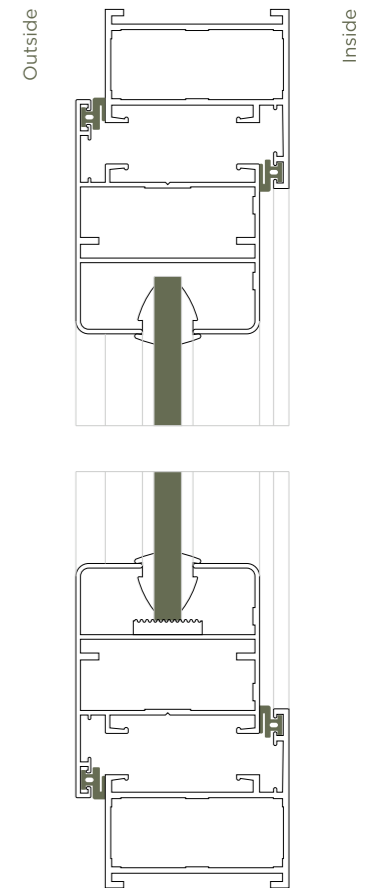

* ALL DIMENSIONS ARE IN MM.

SL 29 R

DIMENSIONS

Shutter size	29 mm x 66 mm
2 Track	73 mm x 45 mm
3 Track	115 mm x 45 mm
4 Track	157 mm x 45 mm
Interlock Visible	68 mm

CONFIGURATION

Window Height	2400 mm
Sash Weight	180 Kg.
Mosq. Mesh	Fiber Mesh SS 304 Safety Mesh SS 304 Invisible Mesh Retractable Mesh

Window Height	Max. 3600 mm
Sash Weight	400 Kg.
Mosq. Mesh	Retractable

* ALL DIMENSIONS ARE IN MM.

Casement Perfection, Strength Meets Style

Aluminium casement windows and doors offer sleek design, smooth operation, and lasting durability. They provide excellent ventilation, clear views, and energy efficiency, making them ideal for modern spaces. Built for strength and low maintenance, they enhance both style and functionality.

CV 40

DIMENSIONS

Shutter size	40 mm x 51 mm
Frame	40 mm x 39 mm

CONFIGURATION

Sash Height	Max. 1000 mm
Sash Width	Max. 600 mm
Sash Weight	Max. 25 Kg.
Mosq. Mesh	Retractable
Opening	Side Hung Top Hung

GLAZING

VERTICAL CONNECTION

Joinery Detail - 45° with corner connector

CW 40

DIMENSIONS

Shutter size	40 mm x 66 mm
Frame	40 mm x 56 mm

CONFIGURATION

Sash Height	Max. 1800 mm
Sash Width	Max. 650 mm
Sash Weight	Max. 50 Kg.
Mosq. Mesh	Retractable
Opening	Side Hung Top Hung