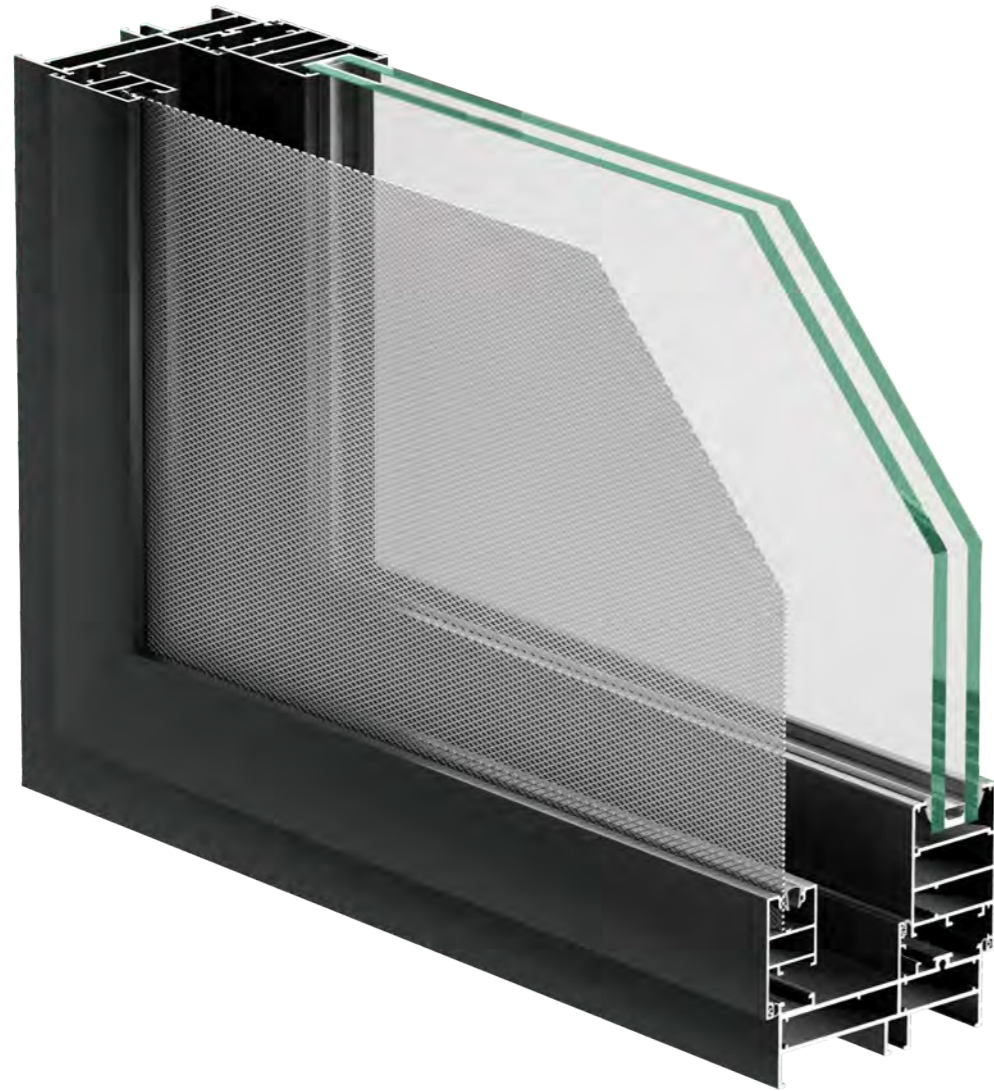

VERTICAL CONNECTION

Joinery Detail - 45° with corner connector

* ALL DIMENSIONS ARE IN MM.

■ CW 120 G/M

DIMENSIONS

Glass Shutter size	50 mm x 78 mm
Mesh Shutter Size	29 mm x 55 mm
Frame	120 mm x 60 mm

CONFIGURATION