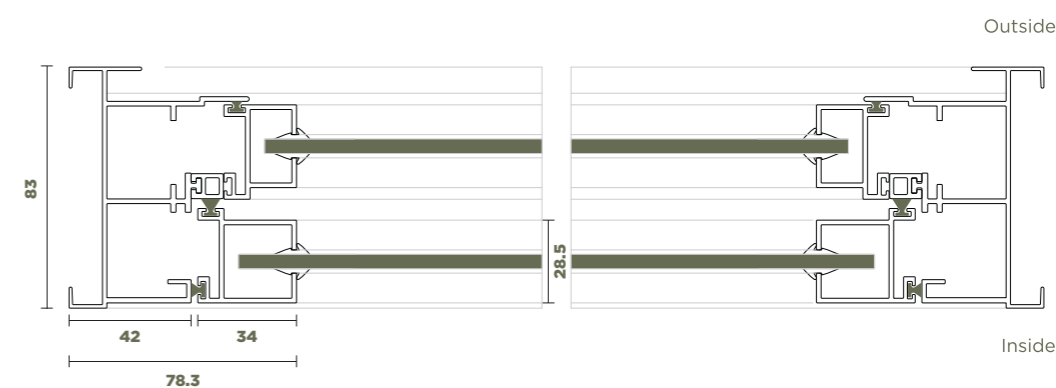

Joinery Detail - 45° with corner connector | 90° with screw fixing

VS 50

DIMENSIONS

2 Track	50 mm x 40 mm
Visible Interlock	45.6 mm

CONFIGURATION

Sash Height	Max. 1500 mm
Sash Width	Max. 1500 mm
Sash Weight	Max. 25 Kg.

Joinery Detail - 45° with corner connector | 90° with screw fixing

VS 83

DIMENSIONS

2 Track	83 mm x 43 mm
Visible Interlock	52.8mm

CONFIGURATION

Sash Height	Max. 2000 mm
Sash Width	Max. 1800 mm
Sash Weight	Max. 27 Kg.
Mosq. Mesh	SS 304 Safety Mesh