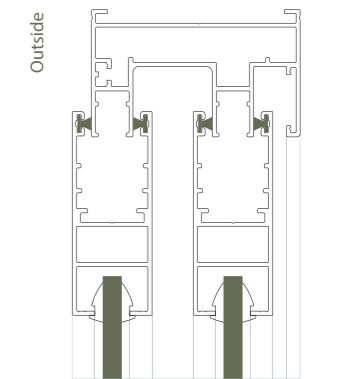

GLAZING

Option	Single
Thickness	5 mm to 8 mm

FINISHES

Powder Coating
(Satin | Texture finish | Wooden effect powder coating)

HARDWARE

Lock - Single Point Locking

VERTICAL CONNECTION

Joinery Detail - 45° With corner connector | 90° with screw fixing

* ALL DIMENSIONS ARE IN MM.

SL 25 R

DIMENSIONS

Shutter size	25 mm x 64 mm
2 Track	65 mm x 40 mm
3 Track	103 mm x 40 mm
Interlock Visible	69 mm

CONFIGURATION

Window Height	Max. 1800 mm
Sash Weight	Max. 70 Kg.
Mosq. Mesh	Fiber Mesh SS 304 Safety Mesh SS 304 Invisible Mesh Retractable Mesh

GLAZING

Option	Single
Thickness	5 mm to 8 mm

FINISHES

Powder Coating (Satin Texture finish Wooden effect powder coating)

HARDWARE

Lock - Single Point Locking

VERTICAL CONNECTION

Joinery Detail - 45° with corner connector

* ALL DIMENSIONS ARE IN MM.

SL 29

DIMENSIONS

Shutter size	29 mm x 66 mm
2 Track	73 mm x 45 mm
3 Track	115 mm x 45 mm
4 Track	157 mm x 45 mm
Interlock Visible	25 mm

CONFIGURATION

Window Height	2400 mm
Sash Weight	180 Kg.
Mosq. Mesh	Fiber Mesh SS 304 Safety Mesh SS 304 Invisible Mesh Retractable Mesh