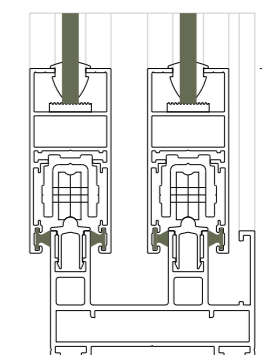

* ALL DIMENSIONS ARE IN MM.

SL 25 R

DIMENSIONS

Shutter size	25 mm x 64 mm
2 Track	65 mm x 40 mm
3 Track	103 mm x 40 mm
Interlock Visible	69 mm

CONFIGURATION

Window Height	Max. 1800 mm
Sash Weight	Max. 70 Kg.
Mosq. Mesh	Fiber Mesh SS 304 Safety Mesh SS 304 Invisible Mesh Retractable Mesh

* ALL DIMENSIONS ARE IN MM.

SL 29

DIMENSIONS

Shutter size	29 mm x 66 mm
2 Track	73 mm x 45 mm
3 Track	115 mm x 45 mm
4 Track	157 mm x 45 mm
Interlock Visible	25 mm

CONFIGURATION

Window Height	2400 mm
Sash Weight	180 Kg.
Mosq. Mesh	Fiber Mesh SS 304 Safety Mesh SS 304 Invisible Mesh Retractable Mesh

GLAZING

Option	Single Laminated DGU
Thickness	5 mm to 20 mm

FINISHES

Powder Coating
(Satin | Texture finish | Wooden effect powder coating)

HARDWARE

Lock - Multi Point Locking

VERTICAL CONNECTION

Joinery Detail - 45° with corner connector | 90° with screw fixing

* ALL DIMENSIONS ARE IN MM.

SL 29 R

DIMENSIONS

Shutter size	29 mm x 66 mm
2 Track	73 mm x 45 mm
3 Track	115 mm x 45 mm
4 Track	157 mm x 45 mm
Interlock Visible	68 mm

CONFIGURATION

Window Height	2400 mm
Sash Weight	180 Kg.
Mosq. Mesh	Fiber Mesh SS 304 Safety Mesh SS 304 Invisible Mesh Retractable Mesh