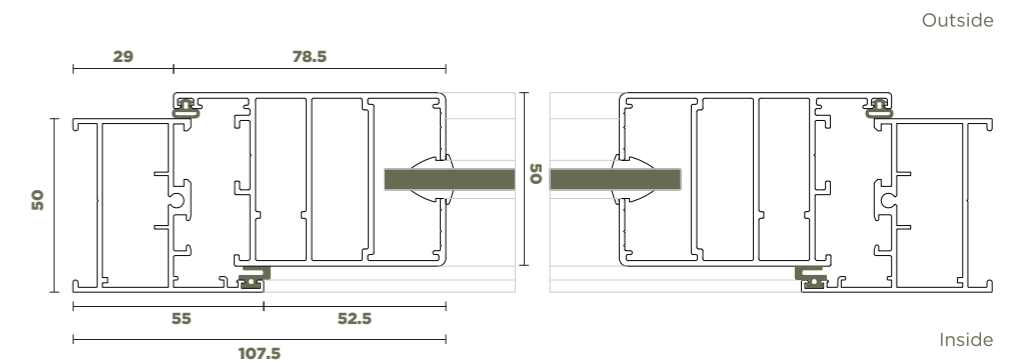

VERTICAL CONNECTION

Joinery Detail - 45° with corner connector

CW 40

DIMENSIONS

Shutter size	40 mm x 66 mm
Frame	40 mm x 56 mm

CONFIGURATION

Sash Height	Max. 1800 mm
Sash Width	Max. 650 mm
Sash Weight	Max. 50 Kg.
Mosq. Mesh	Retractable
Opening	Side Hung Top Hung

VERTICAL CONNECTION

Joinery Detail - 45° with corner connector

CW 50

DIMENSIONS

Shutter size	50 mm x 78 mm
Frame	50 mm x 55 mm

CONFIGURATION

Sash Height	Max. 2000 mm
Sash Width	Max. 700 mm
Sash Weight	Max. 80 Kg.
Mosq. Mesh	Retractable
Opening	Side Hung Top Hung

* ALL DIMENSIONS ARE IN MM.

GLAZING

Option	Single glass HPL sheet
Thickness	4 mm to 8 mm

FINISHES

Powder Coating
(Satin | Texture finish | Wooden effect powder coating)

HARDWARE

Lock - Single Point Locking
Hinge - Butt Hinge

VERTICAL CONNECTION

Joinery Detail - 45° with corner connector

CD 40

DIMENSIONS

Shutter size	40 mm x 85 mm
Frame size	40 mm x 50 mm

CONFIGURATION

Door Height	Max. 2400 mm
Sash Width	Max. 1000 mm
Sash Weight	Max. 100 Kg.
Mosq. Mesh	Retractable
Operation	Side Hung