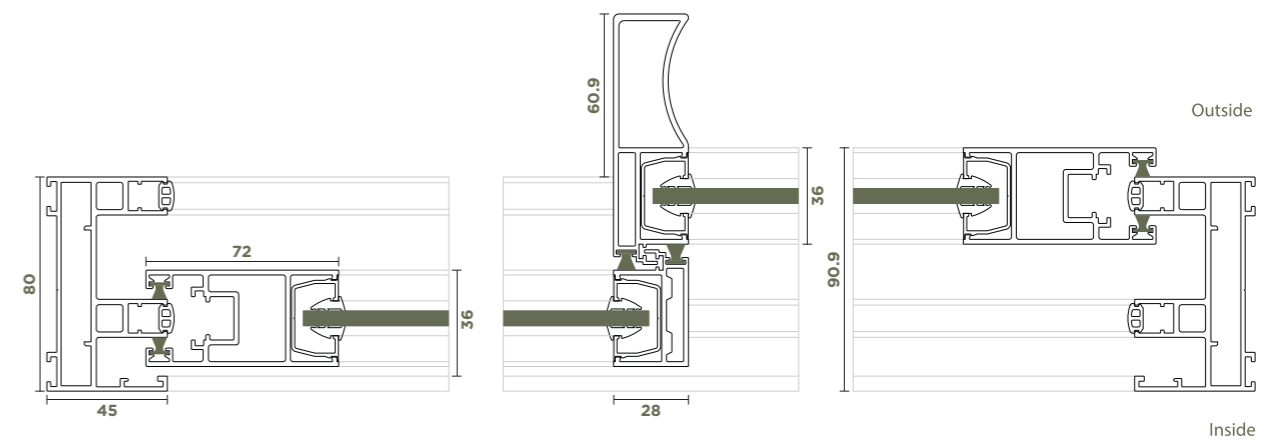

* ALL DIMENSIONS ARE IN MM.

SL 36

DIMENSIONS

Shutter size	36 mm x 72 mm
2 Track	80 mm x 45 mm
3 Track	126 mm x 45 mm
4 Track	171 mm x 45 mm
Interlock Visible	28 mm

CONFIGURATION

Window Height	3600 mm
Sash Weight	240 Kg.
Mosq. Mesh	Fiber Mesh SS 304 Safety Mesh SS 304 Invisible Mesh Retractable Mesh

GLAZING

Option	Single Laminated DGU
Thickness	6 mm to 24 mm

FINISHES

Powder Coating
(Satin | Texture finish | Wooden effect powder coating)

HARDWARE

Lock - Multi Point Locking

VERTICAL CONNECTION

Joinery Detail - 45° with corner connector | 90° with screw fixing

* ALL DIMENSIONS ARE IN MM.

■ SL 55

DIMENSIONS

Shutter size	55 mm x 83 mm
2 Track	112 mm x 51 mm
3 Track	181 mm x 51 mm
Interlock Visible	28 mm

CONFIGURATION

Window Height	Max. 3600 mm
Sash Weight	Max. 300 Kg.
Mosq. Mesh	Retractable SS 304 Safety Mesh