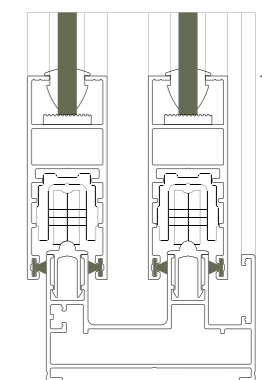

Eco-Friendly ALUMINIUM WINDOWS

experience the **WAW**

SL 25

DIMENSIONS

Shutter size	25 mm x 64 mm
2 Track	65 mm x 40 mm
3 Track	103 mm x 40 mm
Interlock Visible	23 mm

CONFIGURATION

Window Height	Max. 1800 mm
Sash Weight	Max. 70 Kg.
Mosq. Mesh	Fiber Mesh SS 304 Safety Mesh SS 304 Invisible Mesh Retractable Mesh

GLAZING

Option	Single
Thickness	5 mm to 8 mm

FINISHES

Powder Coating
(Satin | Texture finish | Wooden effect powder coating)

HARDWARE

Lock - Single Point Locking

VERTICAL CONNECTION

Joinery Detail - 45° With corner connector | 90° with screw fixing

* ALL DIMENSIONS ARE IN MM.

SL 25 R

DIMENSIONS

Shutter size	25 mm x 64 mm
2 Track	65 mm x 40 mm
3 Track	103 mm x 40 mm
Interlock Visible	69 mm

CONFIGURATION

Window Height	Max. 1800 mm
Sash Weight	Max. 70 Kg.
Mosq. Mesh	Fiber Mesh SS 304 Safety Mesh SS 304 Invisible Mesh Retractable Mesh

* ALL DIMENSIONS ARE IN MM.

SL 29

DIMENSIONS

Shutter size	29 mm x 66 mm
2 Track	73 mm x 45 mm
3 Track	115 mm x 45 mm
4 Track	157 mm x 45 mm
Interlock Visible	25 mm

CONFIGURATION

Window Height	2400 mm
Sash Weight	180 Kg.
Mosq. Mesh	Fiber Mesh SS 304 Safety Mesh SS 304 Invisible Mesh Retractable Mesh