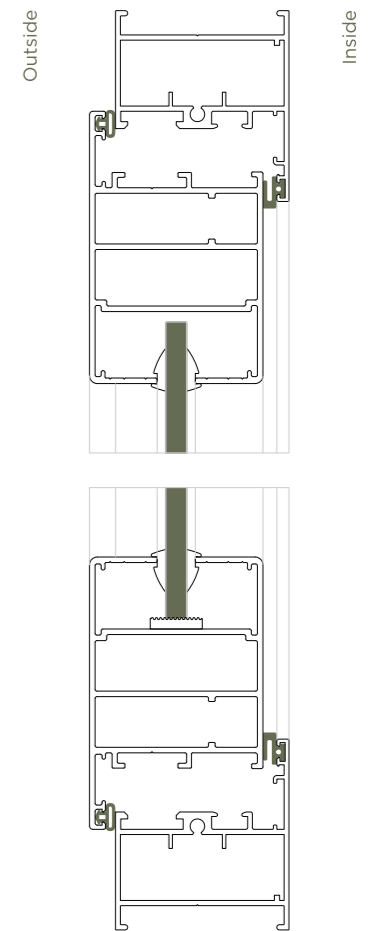

VERTICAL CONNECTION

Joinery Detail - 45° with corner connector

CW 40

DIMENSIONS

Shutter size	40 mm x 66 mm
Frame	40 mm x 56 mm

CONFIGURATION

Sash Height	Max. 1800 mm
Sash Width	Max. 650 mm
Sash Weight	Max. 50 Kg.
Mosq. Mesh	Retractable
Opening	Side Hung Top Hung

VERTICAL CONNECTION

Joinery Detail - 45° with corner connector

CW 50

DIMENSIONS

Shutter size	50 mm x 78 mm
Frame	50 mm x 55 mm

CONFIGURATION

Sash Height	Max. 2000 mm
Sash Width	Max. 700 mm
Sash Weight	Max. 80 Kg.
Mosq. Mesh	Retractable
Opening	Side Hung Top Hung

* ALL DIMENSIONS ARE IN MM.

GLAZING

Option	Single glass HPL sheet
Thickness	4 mm to 8 mm

FINISHES

Powder Coating
(Satin | Texture finish | Wooden effect powder coating)

HARDWARE

Lock - Single Point Locking
Hinge - Butt Hinge

VERTICAL CONNECTION

Joinery Detail - 45° with corner connector

CD 40

DIMENSIONS

Shutter size	40 mm x 85 mm
Frame size	40 mm x 50 mm

CONFIGURATION

Door Height	Max. 2400 mm
Sash Width	Max. 1000 mm
Sash Weight	Max. 100 Kg.
Mosq. Mesh	Retractable
Operation	Side Hung