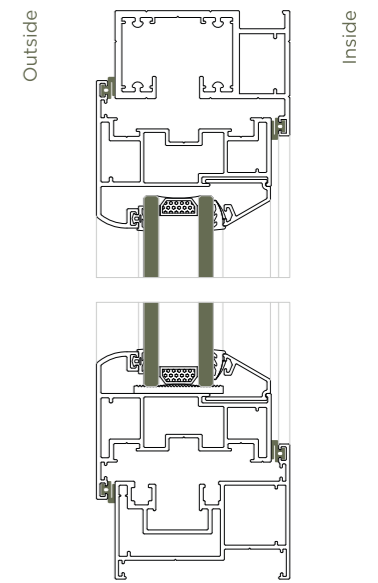

FINISHES

Powder Coating (Satin | Texture finish | Wooden effect powder coating)

HARDWARE

Lock - Multi Point Locking
Hinge - Butt Hinge

VERTICAL CONNECTION

Joinery Detail - 45° with corner connector

* ALL DIMENSIONS ARE IN MM.