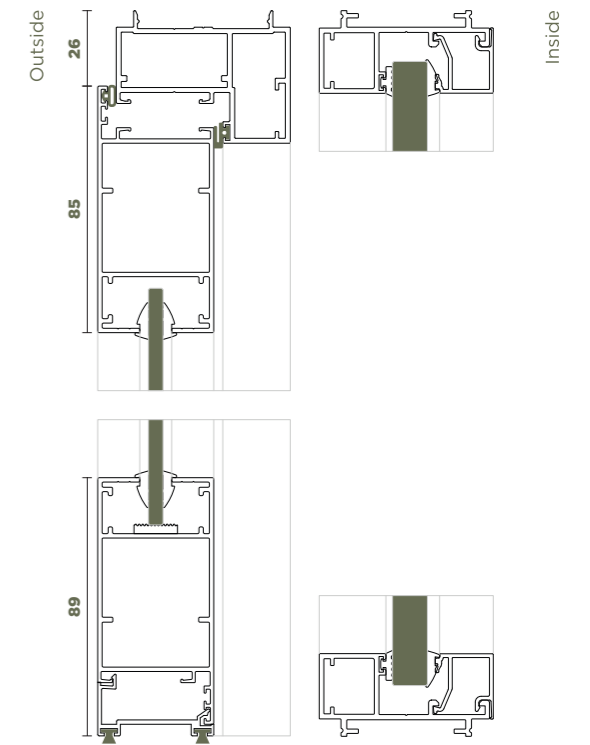

Manual, Motorised

VERTICAL CONNECTION

Joinery Detail - 45° with corner connector | 90° with screw fixing

* ALL DIMENSIONS ARE IN MM.

SL 55 R

DIMENSIONS

Shutter size	55 mm x 83 mm
2 Track	112 mm x 51 mm
3 Track	181 mm x 51 mm
Interlock Visible	92 mm

FINISHES

Powder Coating (Satin Texture finish Wooden effect powder coating)

HARDWARE

Lock - Multi Point Locking
Hinge - Butt Hinge

VERTICAL CONNECTION

Joinery Detail - 45° with corner connector

* ALL DIMENSIONS ARE IN MM.

OP 60

DIMENSIONS

Fix Frame size	60 mm x 28 mm
Door Frame Size	60 mm x 46 mm

CONFIGURATION

Door Option Pivoted | Hinge

GLAZING

Option	Single Laminated DGU
Thickness	12 mm to 24 mm

FINISHES

ALUMINIUM MOVABLE LOUVERS

DIMENSIONS

Louver Blade Size 16 mm x 66 mm

POSSIBLE IN

SL 36 | CW 50 | CW 40

CONFIGURATION

Louver Width
Allowable Height in Single Louver Handle

300 mm to 900 mm
Max. 1000 mm