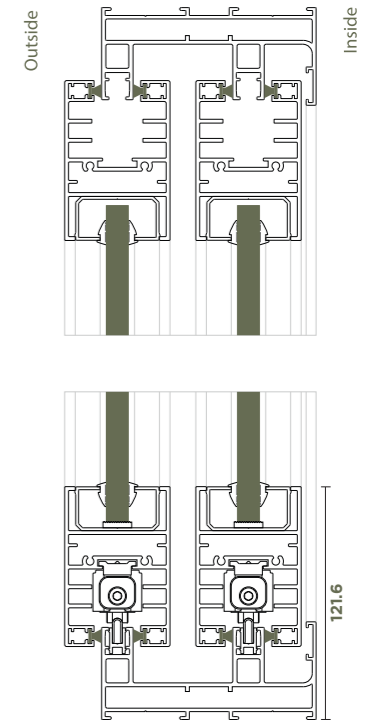

Manual, Motorised

VERTICAL CONNECTION

Joinery Detail - 45° with corner connector | 90° with screw fixing

* ALL DIMENSIONS ARE IN MM.

SL 55 R

DIMENSIONS

Shutter size	55 mm x 83 mm
2 Track	112 mm x 51 mm
3 Track	181 mm x 51 mm
Interlock Visible	92 mm

CONFIGURATION

Window Height	Max. 3600 mm
Sash Weight	Max. 300 Kg.
Mosq. Mesh	Retractable SS 304 Safety Mesh

GLAZING

Option	Single Laminated DGU DGU With Integrated Blinds
Thickness	12 mm to 44 mm

FINISHES