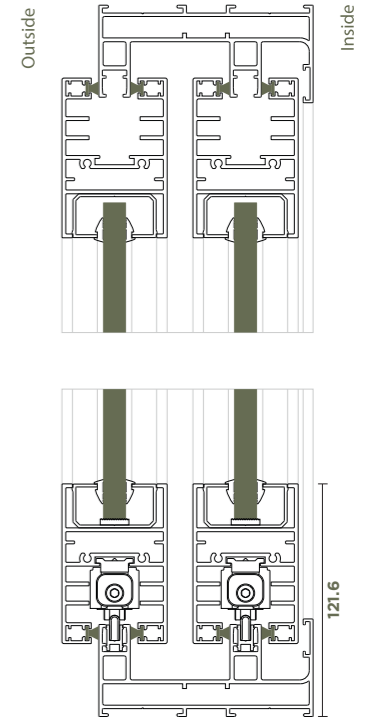

* ALL DIMENSIONS ARE IN MM.

SL 29 R

DIMENSIONS

Shutter size	29 mm x 66 mm
2 Track	73 mm x 45 mm
3 Track	115 mm x 45 mm
4 Track	157 mm x 45 mm
Interlock Visible	68 mm

CONFIGURATION

Window Height	2400 mm
Sash Weight	180 Kg.
Mosq. Mesh	Fiber Mesh SS 304 Safety Mesh SS 304 Invisible Mesh Retractable Mesh

* ALL DIMENSIONS ARE IN MM.

SL 36

DIMENSIONS

Shutter size	36 mm x 72 mm
2 Track	80 mm x 45 mm
3 Track	126 mm x 45 mm
4 Track	171 mm x 45 mm
Interlock Visible	28 mm

CONFIGURATION

Window Height	3600 mm
Sash Weight	240 Kg.
Mosq. Mesh	Fiber Mesh SS 304 Safety Mesh SS 304 Invisible Mesh Retractable Mesh

* ALL DIMENSIONS ARE IN MM.

■ SL 55

DIMENSIONS

Shutter size	55 mm x 83 mm
2 Track	112 mm x 51 mm
3 Track	181 mm x 51 mm
Interlock Visible	28 mm

CONFIGURATION

Window Height	Max. 3600 mm
Sash Weight	Max. 300 Kg.
Mosq. Mesh	Retractable SS 304 Safety Mesh

Manual, Motorised

VERTICAL CONNECTION

Joinery Detail - 45° with corner connector | 90° with screw fixing

* ALL DIMENSIONS ARE IN MM.

SL 55 R

DIMENSIONS

Shutter size	55 mm x 83 mm
2 Track	112 mm x 51 mm
3 Track	181 mm x 51 mm
Interlock Visible	92 mm