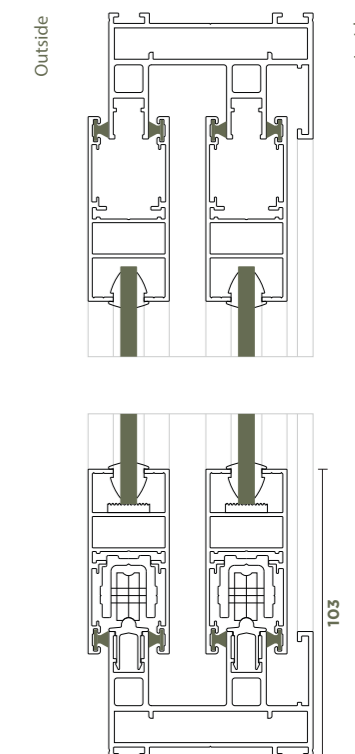

* ALL DIMENSIONS ARE IN MM.

SL 29

DIMENSIONS

Shutter size	29 mm x 66 mm
2 Track	73 mm x 45 mm
3 Track	115 mm x 45 mm
4 Track	157 mm x 45 mm
Interlock Visible	25 mm

CONFIGURATION

Window Height	2400 mm
Sash Weight	180 Kg.
Mosq. Mesh	Fiber Mesh SS 304 Safety Mesh SS 304 Invisible Mesh Retractable Mesh

* ALL DIMENSIONS ARE IN MM.

SL 29 R

DIMENSIONS

Shutter size	29 mm x 66 mm
2 Track	73 mm x 45 mm
3 Track	115 mm x 45 mm
4 Track	157 mm x 45 mm
Interlock Visible	68 mm

CONFIGURATION

Window Height	2400 mm
Sash Weight	180 Kg.
Mosq. Mesh	Fiber Mesh SS 304 Safety Mesh SS 304 Invisible Mesh Retractable Mesh

GLAZING

Option	Single Laminated DGU
Thickness	5 mm to 20 mm

FINISHES

Powder Coating
(Satin | Texture finish | Wooden effect powder coating)

HARDWARE

Lock - Multi Point Locking

VERTICAL CONNECTION

Joinery Detail - 45° with corner connector

* ALL DIMENSIONS ARE IN MM.

SL 36

DIMENSIONS

Shutter size	36 mm x 72 mm
2 Track	80 mm x 45 mm
3 Track	126 mm x 45 mm
4 Track	171 mm x 45 mm
Interlock Visible	28 mm

CONFIGURATION

Window Height	3600 mm
Sash Weight	240 Kg.
Mosq. Mesh	Fiber Mesh SS 304 Safety Mesh SS 304 Invisible Mesh Retractable Mesh