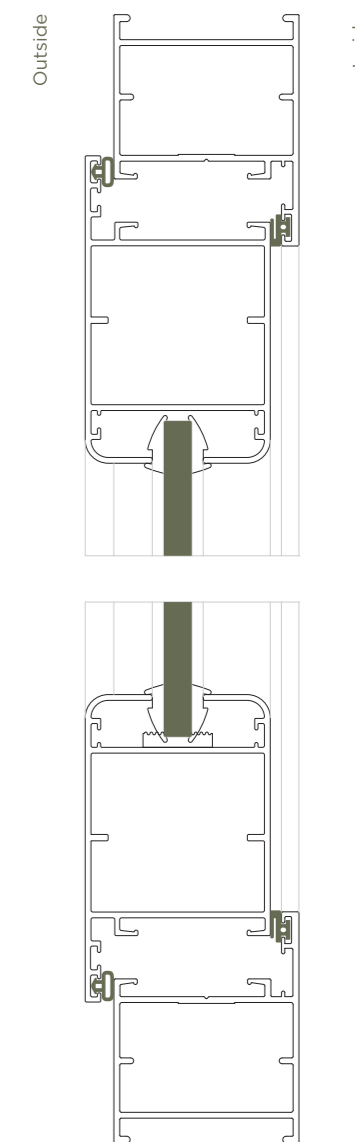

CV 40

DIMENSIONS

Shutter size	40 mm x 51 mm
Frame	40 mm x 39 mm

CONFIGURATION

Sash Height	Max. 1000 mm
Sash Width	Max. 600 mm
Sash Weight	Max. 25 Kg.
Mosq. Mesh	Retractable
Opening	Side Hung Top Hung

GLAZING

VERTICAL CONNECTION

Joinery Detail - 45° with corner connector

CW 40

DIMENSIONS

Shutter size	40 mm x 66 mm
Frame	40 mm x 56 mm

CONFIGURATION

Sash Height	Max. 1800 mm
Sash Width	Max. 650 mm
Sash Weight	Max. 50 Kg.
Mosq. Mesh	Retractable
Opening	Side Hung Top Hung

VERTICAL CONNECTION

Joinery Detail - 45° with corner connector

CW 50

DIMENSIONS

Shutter size	50 mm x 78 mm
Frame	50 mm x 55 mm

CONFIGURATION

Sash Height	Max. 2000 mm
Sash Width	Max. 700 mm
Sash Weight	Max. 80 Kg.
Mosq. Mesh	Retractable
Opening	Side Hung Top Hung

VERTICAL CONNECTION

Joinery Detail - 45° with corner connector

CD 40

DIMENSIONS

Shutter size	40 mm x 85 mm
Frame size	40 mm x 50 mm

CONFIGURATION

Door Height	Max. 2400 mm
Sash Width	Max. 1000 mm
Sash Weight	Max. 100 Kg.
Mosq. Mesh	Retractable
Operation	Side Hung