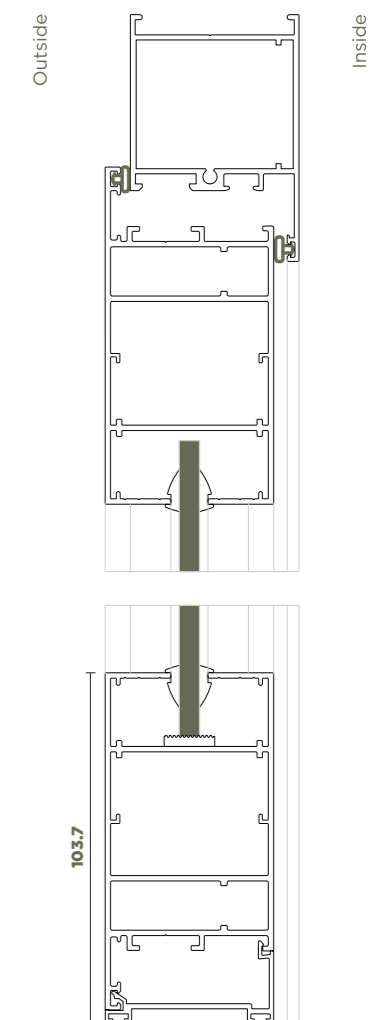

VERTICAL CONNECTION

Joinery Detail - 45° with corner connector

CW 40

DIMENSIONS

Shutter size	40 mm x 66 mm
Frame	40 mm x 56 mm

CONFIGURATION

Sash Height	Max. 1800 mm
Sash Width	Max. 650 mm
Sash Weight	Max. 50 Kg.
Mosq. Mesh	Retractable
Opening	Side Hung Top Hung

VERTICAL CONNECTION

Joinery Detail - 45° with corner connector

CD 40

DIMENSIONS

Shutter size	40 mm x 85 mm
Frame size	40 mm x 50 mm

CONFIGURATION

Door Height	Max. 2400 mm
Sash Width	Max. 1000 mm
Sash Weight	Max. 100 Kg.
Mosq. Mesh	Retractable
Operation	Side Hung

VERTICAL CONNECTION

Joinery Detail - 45° with corner connector

CD 50

DIMENSIONS

Shutter size	50 mm x 100 mm
Frame size	50 mm x 73 mm

CONFIGURATION

Door Height	Max. 3000 mm
Sash Width	Max. 1200 mm
Sash Weight	Max. 180 Kg.
Mosq. Mesh	Retractable
Operation	Side Hung

* ALL DIMENSIONS ARE IN MM.

CD 60

DIMENSIONS

Shutter size	60 mm x 81 mm
Frame	60 mm x 61 mm

CONFIGURATION

Window Height	Max. 3000 mm
Sash Width	Max. 1200 mm
Sash Weight	Max. 200 Kg.
Mosq. Mesh	Retractable
Opening	Side Hung