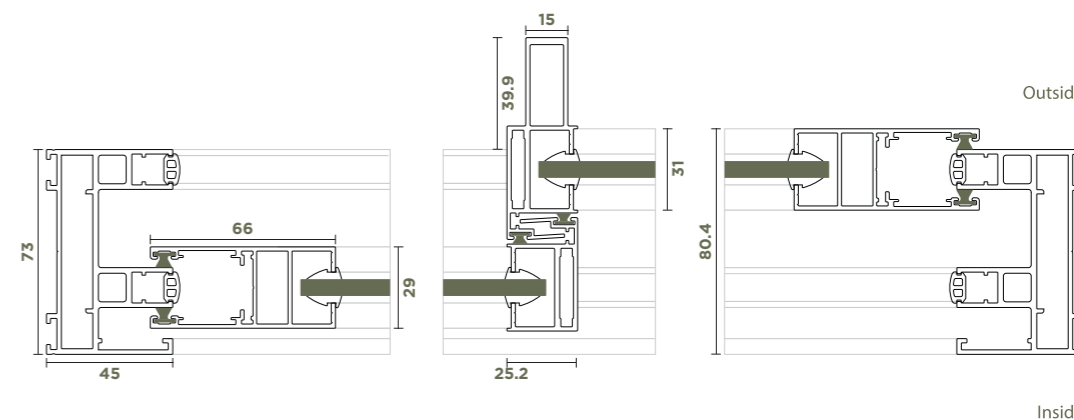

* ALL DIMENSIONS ARE IN MM.

SL 29

DIMENSIONS

Shutter size	29 mm x 66 mm
2 Track	73 mm x 45 mm
3 Track	115 mm x 45 mm
4 Track	157 mm x 45 mm
Interlock Visible	25 mm

CONFIGURATION

Window Height	2400 mm
Sash Weight	180 Kg.
Mosq. Mesh	Fiber Mesh SS 304 Safety Mesh SS 304 Invisible Mesh Retractable Mesh

GLAZING

Option	Single Laminated DGU
Thickness	5 mm to 20 mm

FINISHES

Powder Coating
(Satin | Texture finish | Wooden effect powder coating)

HARDWARE

Lock - Multi Point Locking

VERTICAL CONNECTION

Joinery Detail - 45° with corner connector | 90° with screw fixing

* ALL DIMENSIONS ARE IN MM.

SL 29 R

DIMENSIONS

Shutter size	29 mm x 66 mm
2 Track	73 mm x 45 mm
3 Track	115 mm x 45 mm
4 Track	157 mm x 45 mm
Interlock Visible	68 mm

CONFIGURATION

Window Height	2400 mm
Sash Weight	180 Kg.
Mosq. Mesh	Fiber Mesh SS 304 Safety Mesh SS 304 Invisible Mesh Retractable Mesh

* ALL DIMENSIONS ARE IN MM.

SL 36

DIMENSIONS

Shutter size	36 mm x 72 mm
2 Track	80 mm x 45 mm
3 Track	126 mm x 45 mm
4 Track	171 mm x 45 mm
Interlock Visible	28 mm

CONFIGURATION

Window Height	3600 mm
Sash Weight	240 Kg.
Mosq. Mesh	Fiber Mesh SS 304 Safety Mesh SS 304 Invisible Mesh Retractable Mesh