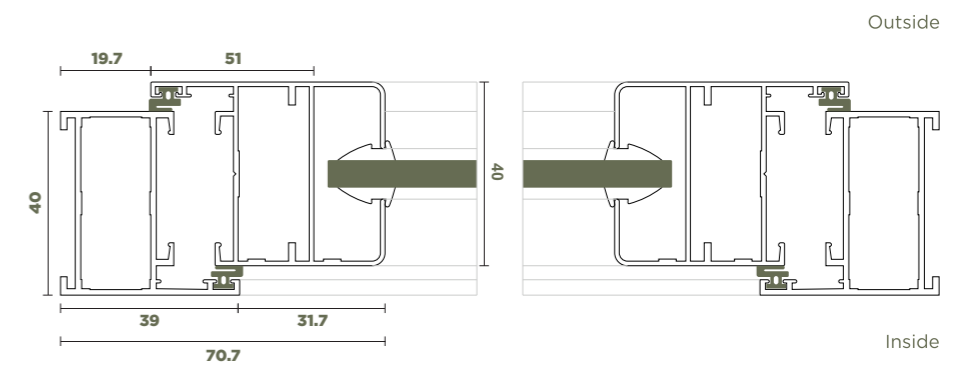

CV 40

DIMENSIONS

Shutter size	40 mm x 51 mm
Frame	40 mm x 39 mm

CONFIGURATION

Sash Height	Max. 1000 mm
Sash Width	Max. 600 mm
Sash Weight	Max. 25 Kg.
Mosq. Mesh	Retractable
Opening	Side Hung Top Hung

GLAZING

Option	Single
Thickness	5 mm 6 mm

FINISHES

Powder Coating (Satin Texture finish Wooden effect powder coating)

HARDWARE

Lock - Single Point Locking
Hinge - Butt Hinge Friction Hinge

VERTICAL CONNECTION

Joinery Detail - 45° with corner connector

VERTICAL CONNECTION

Joinery Detail - 45° with corner connector

CW 40

DIMENSIONS

Shutter size	40 mm x 66 mm
Frame	40 mm x 56 mm

CONFIGURATION

Sash Height	Max. 1800 mm
Sash Width	Max. 650 mm
Sash Weight	Max. 50 Kg.
Mosq. Mesh	Retractable
Opening	Side Hung Top Hung