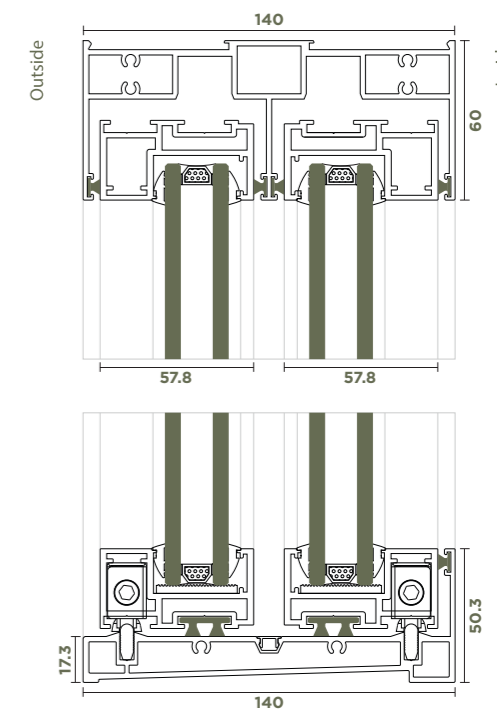

GLAZING

Option Single | Laminated
DGU
Thickness 12 mm to 24 mm

FINISHES

Powder Coating
(Satin | Texture finish | Wooden effect powder coating)

HARDWARE

Lock - Multi Point Locking

VERTICAL CONNECTION

Joinery Detail - 45° with corner connector | 90° with screw fixing

CELARE 30

DIMENSIONS

Shutter size 58 mm x 30 mm
2 Track 140 mm x 56 mm
Interlock Visible 31 mm

CONFIGURATION

Window Height Max. 3000 mm
Sash Weight Max. 180 Kg.
Mosq. Mesh Retractable

* ALL DIMENSIONS ARE IN MM.

VERTICAL CONNECTION

Joinery Detail - 45° with corner connector

CW 40

DIMENSIONS

Shutter size	40 mm x 66 mm
Frame	40 mm x 56 mm

CONFIGURATION

Sash Height	Max. 1800 mm
Sash Width	Max. 650 mm
Sash Weight	Max. 50 Kg.
Mosq. Mesh	Retractable
Opening	Side Hung Top Hung

VERTICAL CONNECTION

Joinery Detail - 45° with corner connector

CD 40

DIMENSIONS

Shutter size	40 mm x 85 mm
Frame size	40 mm x 50 mm

CONFIGURATION

Door Height	Max. 2400 mm
Sash Width	Max. 1000 mm
Sash Weight	Max. 100 Kg.
Mosq. Mesh	Retractable
Operation	Side Hung