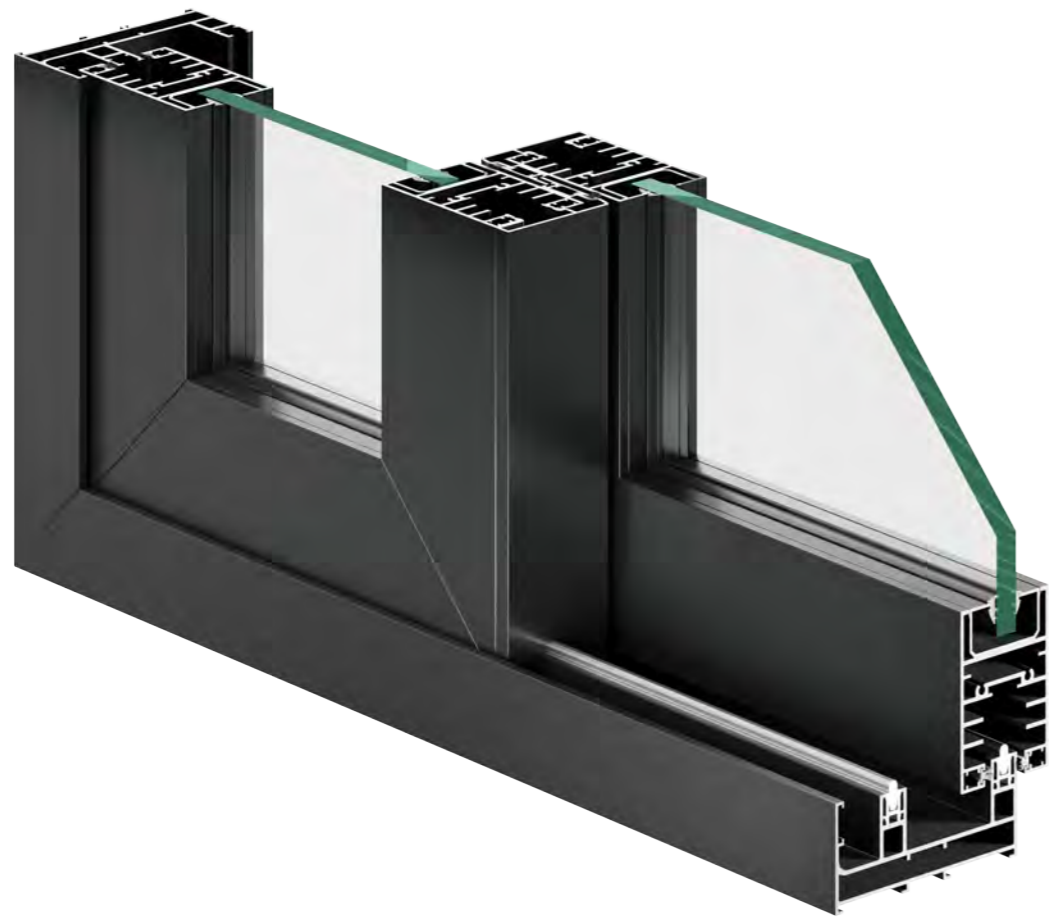

SL 55 R

DIMENSIONS

Shutter size	55 mm x 83 mm
2 Track	112 mm x 51 mm
3 Track	181 mm x 51 mm
Interlock Visible	92 mm

CONFIGURATION

Window Height	Max. 3600 mm
Sash Weight	Max. 300 Kg.
Mosq. Mesh	Retractable | SS 304 Safety Mesh