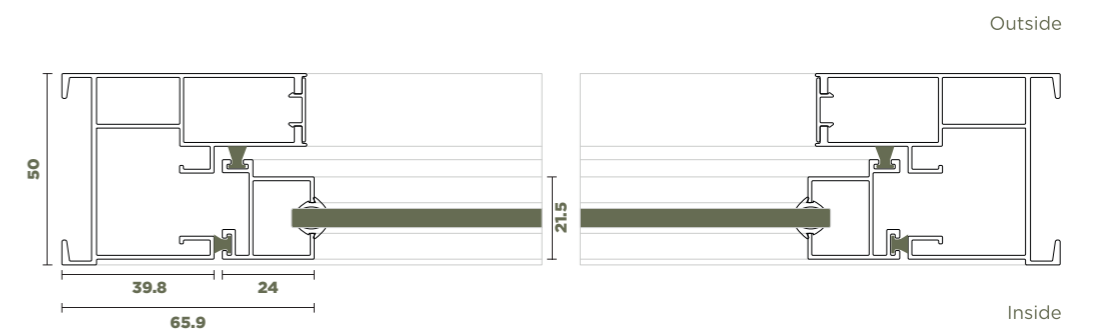

Joinery Detail - 45° with corner connector | 90° with screw fixing

VS 50

DIMENSIONS

2 Track	50 mm x 40 mm
Visible Interlock	45.6 mm

CONFIGURATION

Sash Height	Max. 1500 mm
Sash Width	Max. 1500 mm
Sash Weight	Max. 25 Kg.

Joinery Detail - 45° with corner connector | 90° with screw fixing

VS 83

DIMENSIONS

2 Track	83 mm x 43 mm
Visible Interlock	52.8mm

CONFIGURATION

Sash Height	Max. 2000 mm
Sash Width	Max. 1800 mm
Sash Weight	Max. 27 Kg.
Mosq. Mesh	SS 304 Safety Mesh