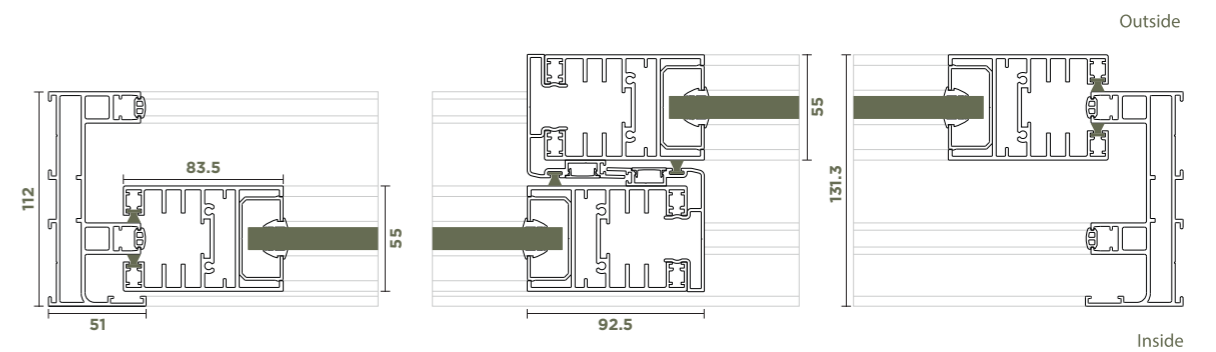

Manual, Motorised

VERTICAL CONNECTION

Joinery Detail - 45° with corner connector | 90° with screw fixing

* ALL DIMENSIONS ARE IN MM.

SL 55 R

DIMENSIONS

Shutter size	55 mm x 83 mm
2 Track	112 mm x 51 mm
3 Track	181 mm x 51 mm
Interlock Visible	92 mm

CONFIGURATION

Window Height	Max. 3600 mm
Sash Weight	Max. 300 Kg.
Mosq. Mesh	Retractable SS 304 Safety Mesh

GLAZING

Option	Single Laminated DGU DGU With Integrated Blinds
Thickness	12 mm to 44 mm

FINISHES

Powder Coating
(Satin | Texture finish | Wooden effect powder coating)

HARDWARE

Lock - Multi Point Locking

OPERATION

Manual, Motorised

VERTICAL CONNECTION

Joinery Detail - 45° with corner connector

* ALL DIMENSIONS ARE IN MM.

CELARE 30

DIMENSIONS

Shutter size 58 mm x 30 mm
2 Track 140 mm x 56 mm
Interlock Visible 31 mm

CONFIGURATION

Window Height Max. 3000 mm
Sash Weight Max. 180 Kg.
Mosq. Mesh Retractable

* ALL DIMENSIONS ARE IN MM.