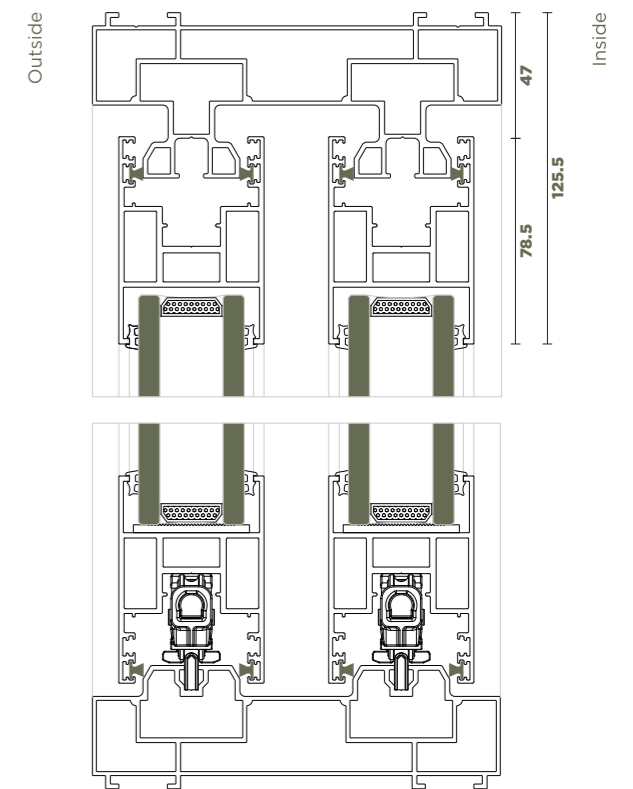

CONFIGURATION

Window Height	Max. 3600 mm
Sash Weight	400 Kg.
Mosq. Mesh	Retractable

* ALL DIMENSIONS ARE IN MM.