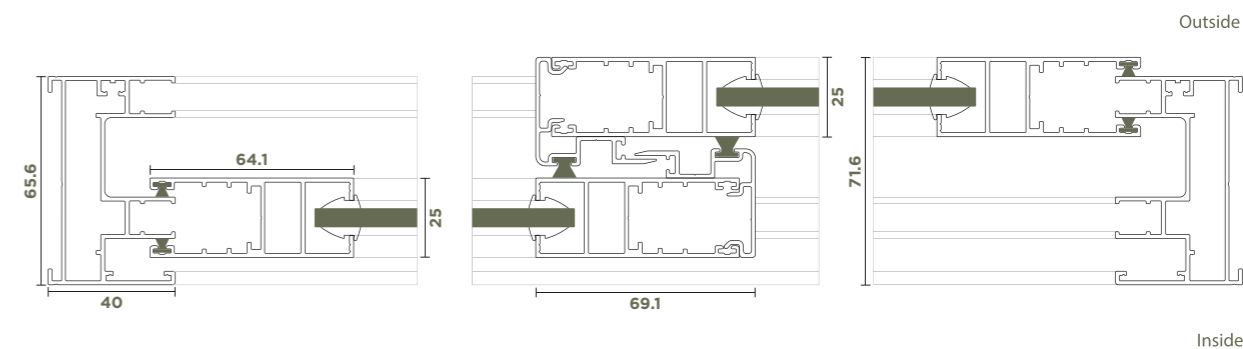

* ALL DIMENSIONS ARE IN MM.

SL 25 R

DIMENSIONS

Shutter size	25 mm x 64 mm
2 Track	65 mm x 40 mm
3 Track	103 mm x 40 mm
Interlock Visible	69 mm

CONFIGURATION

Window Height	Max. 1800 mm
Sash Weight	Max. 70 Kg.
Mosq. Mesh	Fiber Mesh SS 304 Safety Mesh SS 304 Invisible Mesh Retractable Mesh

GLAZING

Option	Single
Thickness	5 mm to 8 mm

FINISHES

Powder Coating (Satin Texture finish Wooden effect powder coating)

HARDWARE

Lock - Single Point Locking

VERTICAL CONNECTION

Joinery Detail - 45° with corner connector

* ALL DIMENSIONS ARE IN MM.

SL 29

DIMENSIONS

Shutter size	29 mm x 66 mm
2 Track	73 mm x 45 mm
3 Track	115 mm x 45 mm
4 Track	157 mm x 45 mm
Interlock Visible	25 mm

CONFIGURATION

Window Height	2400 mm
Sash Weight	180 Kg.
Mosq. Mesh	Fiber Mesh SS 304 Safety Mesh SS 304 Invisible Mesh Retractable Mesh

* ALL DIMENSIONS ARE IN MM.

SL 29 R

DIMENSIONS

Shutter size	29 mm x 66 mm
2 Track	73 mm x 45 mm
3 Track	115 mm x 45 mm
4 Track	157 mm x 45 mm
Interlock Visible	68 mm

CONFIGURATION

Window Height	2400 mm
Sash Weight	180 Kg.
Mosq. Mesh	Fiber Mesh SS 304 Safety Mesh SS 304 Invisible Mesh Retractable Mesh