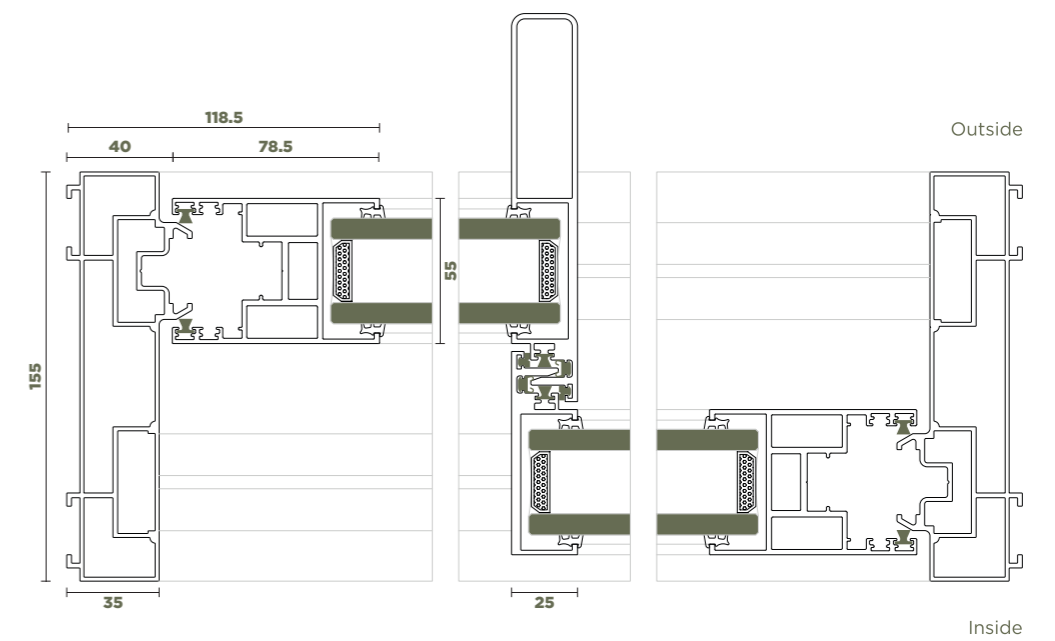

CELARE 30

DIMENSIONS

Shutter size 58 mm x 30 mm
2 Track 140 mm x 56 mm
Interlock Visible 31 mm

CONFIGURATION

Window Height Max. 3000 mm
Sash Weight Max. 180 Kg.
Mosq. Mesh Retractable

* ALL DIMENSIONS ARE IN MM.

VERTICAL CONNECTION

Joinery Detail - 45° with corner connector | 90° with screw fixing

■ Lift & Slide 55

DIMENSIONS

Shutter size	55 mm x 78.5 mm
2 Track	155 mm x 47.5 mm
Interlock Visible	25 mm

CONFIGURATION

Window Height	Max. 3600 mm
Sash Weight	400 Kg.
Mosq. Mesh	Retractable

* ALL DIMENSIONS ARE IN MM.

Casement Perfection, Strength Meets Style

Aluminium casement windows and doors offer sleek design, smooth operation, and lasting durability. They provide excellent ventilation, clear views, and energy efficiency, making them ideal for modern spaces. Built for strength and low maintenance, they enhance both style and functionality.

CV 40

DIMENSIONS

Shutter size	40 mm x 51 mm
Frame	40 mm x 39 mm

CONFIGURATION

Sash Height	Max. 1000 mm
Sash Width	Max. 600 mm
Sash Weight	Max. 25 Kg.
Mosq. Mesh	Retractable
Opening	Side Hung Top Hung

GLAZING