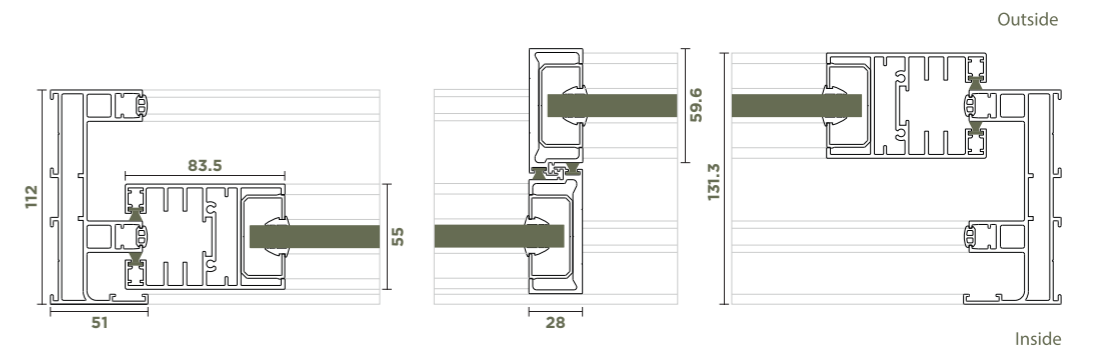

* ALL DIMENSIONS ARE IN MM.

SL 36

DIMENSIONS

Shutter size	36 mm x 72 mm
2 Track	80 mm x 45 mm
3 Track	126 mm x 45 mm
4 Track	171 mm x 45 mm
Interlock Visible	28 mm

CONFIGURATION

Window Height	3600 mm
Sash Weight	240 Kg.
Mosq. Mesh	Fiber Mesh SS 304 Safety Mesh SS 304 Invisible Mesh Retractable Mesh

* ALL DIMENSIONS ARE IN MM.

■ SL 55

DIMENSIONS

Shutter size	55 mm x 83 mm
2 Track	112 mm x 51 mm
3 Track	181 mm x 51 mm
Interlock Visible	28 mm

CONFIGURATION

Window Height	Max. 3600 mm
Sash Weight	Max. 300 Kg.
Mosq. Mesh	Retractable SS 304 Safety Mesh

Manual, Motorised

VERTICAL CONNECTION

Joinery Detail - 45° with corner connector | 90° with screw fixing

* ALL DIMENSIONS ARE IN MM.

SL 55 R

DIMENSIONS

Shutter size	55 mm x 83 mm
2 Track	112 mm x 51 mm
3 Track	181 mm x 51 mm
Interlock Visible	92 mm

CONFIGURATION

Window Height	Max. 3600 mm
Sash Weight	Max. 300 Kg.
Mosq. Mesh	Retractable SS 304 Safety Mesh

GLAZING

Option	Single Laminated DGU DGU With Integrated Blinds
Thickness	12 mm to 44 mm

FINISHES