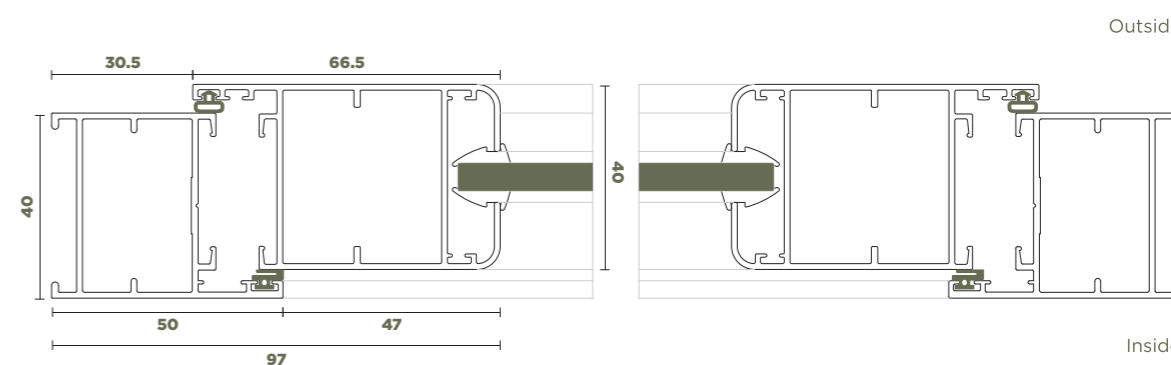

VERTICAL CONNECTION

Joinery Detail - 45° with corner connector

CW 40

DIMENSIONS

Shutter size	40 mm x 66 mm
Frame	40 mm x 56 mm

CONFIGURATION

Sash Height	Max. 1800 mm
Sash Width	Max. 650 mm
Sash Weight	Max. 50 Kg.
Mosq. Mesh	Retractable
Opening	Side Hung Top Hung

VERTICAL CONNECTION

Joinery Detail - 45° with corner connector

CW 50

DIMENSIONS

Shutter size	50 mm x 78 mm
Frame	50 mm x 55 mm

CONFIGURATION

Sash Height	Max. 2000 mm
Sash Width	Max. 700 mm
Sash Weight	Max. 80 Kg.
Mosq. Mesh	Retractable
Opening	Side Hung Top Hung