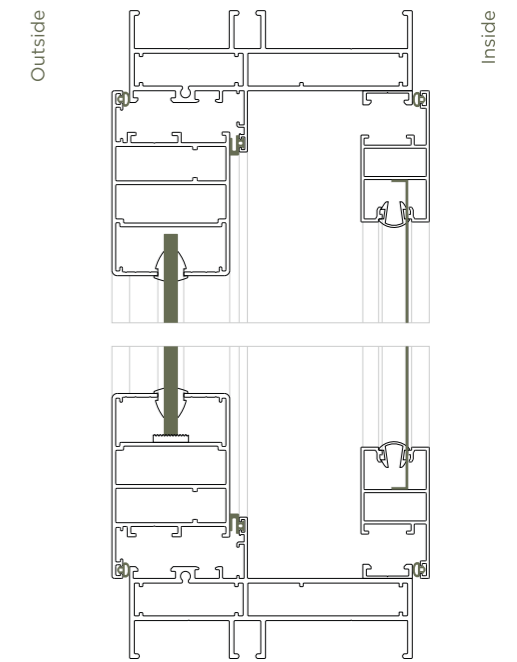

* ALL DIMENSIONS ARE IN MM.

CD 60

DIMENSIONS

Shutter size	60 mm x 81 mm
Frame	60 mm x 61 mm

CONFIGURATION

Window Height	Max. 3000 mm
Sash Width	Max. 1200 mm
Sash Weight	Max. 200 Kg.
Mosq. Mesh	Retractable
Opening	Side Hung

VERTICAL CONNECTION

Joinery Detail - 45° with corner connector

* ALL DIMENSIONS ARE IN MM.

■ CW 120 G/M

DIMENSIONS

Glass Shutter size	50 mm x 78 mm
Mesh Shutter Size	29 mm x 55 mm
Frame	120 mm x 60 mm

CONFIGURATION

Sash Height	Max. 2000 mm
Sash Width	Max. 700 mm
Glass Sash Weight	Max. 80 Kg.
Mesh Sash Weight	Max. 30 Kg.
Mosq. Mesh	SS 304 Safety Mesh
Opening	Side Hung Top Hung

GLAZING

Option	Single Laminated DGU DGU With Integrated Blinds
Thickness	5 mm to 39 mm

Joinery Detail - 45° with corner connector | 90° with screw fixing

VS 50

DIMENSIONS

2 Track	50 mm x 40 mm
Visible Interlock	45.6 mm

CONFIGURATION

Sash Height	Max. 1500 mm
Sash Width	Max. 1500 mm
Sash Weight	Max. 25 Kg.