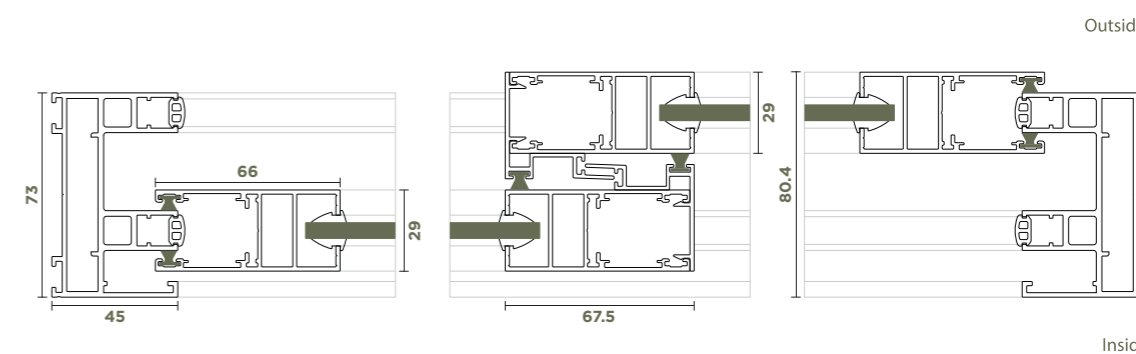

* ALL DIMENSIONS ARE IN MM.

SL 29

DIMENSIONS

Shutter size	29 mm x 66 mm
2 Track	73 mm x 45 mm
3 Track	115 mm x 45 mm
4 Track	157 mm x 45 mm
Interlock Visible	25 mm

CONFIGURATION

Window Height	2400 mm
Sash Weight	180 Kg.
Mosq. Mesh	Fiber Mesh SS 304 Safety Mesh SS 304 Invisible Mesh Retractable Mesh

* ALL DIMENSIONS ARE IN MM.

SL 29 R

DIMENSIONS

Shutter size	29 mm x 66 mm
2 Track	73 mm x 45 mm
3 Track	115 mm x 45 mm
4 Track	157 mm x 45 mm
Interlock Visible	68 mm

CONFIGURATION

Window Height	2400 mm
Sash Weight	180 Kg.
Mosq. Mesh	Fiber Mesh SS 304 Safety Mesh SS 304 Invisible Mesh Retractable Mesh

* ALL DIMENSIONS ARE IN MM.

SL 36

DIMENSIONS

Shutter size	36 mm x 72 mm
2 Track	80 mm x 45 mm
3 Track	126 mm x 45 mm
4 Track	171 mm x 45 mm
Interlock Visible	28 mm

CONFIGURATION

Window Height	3600 mm
Sash Weight	240 Kg.
Mosq. Mesh	Fiber Mesh SS 304 Safety Mesh SS 304 Invisible Mesh Retractable Mesh

* ALL DIMENSIONS ARE IN MM.

■ SL 55

DIMENSIONS

Shutter size	55 mm x 83 mm
2 Track	112 mm x 51 mm
3 Track	181 mm x 51 mm
Interlock Visible	28 mm

CONFIGURATION

Window Height	Max. 3600 mm
Sash Weight	Max. 300 Kg.
Mosq. Mesh	Retractable SS 304 Safety Mesh