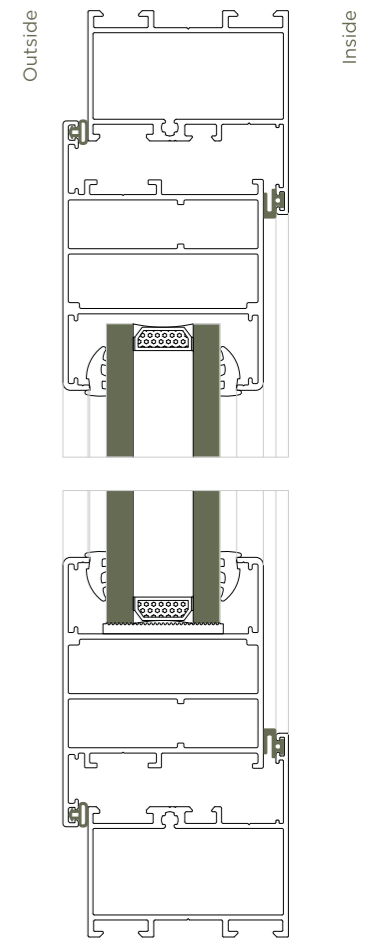

VERTICAL CONNECTION

Joinery Detail - 45° with corner connector

CW 40

DIMENSIONS

Shutter size	40 mm x 66 mm
Frame	40 mm x 56 mm

CONFIGURATION

Sash Height	Max. 1800 mm
Sash Width	Max. 650 mm
Sash Weight	Max. 50 Kg.
Mosq. Mesh	Retractable
Opening	Side Hung Top Hung

VERTICAL CONNECTION

Joinery Detail - 45° with corner connector

CD 40

DIMENSIONS

Shutter size	40 mm x 85 mm
Frame size	40 mm x 50 mm

CONFIGURATION

Door Height	Max. 2400 mm
Sash Width	Max. 1000 mm
Sash Weight	Max. 100 Kg.
Mosq. Mesh	Retractable
Operation	Side Hung

VERTICAL CONNECTION

Joinery Detail - 45° with corner connector

CD 50

DIMENSIONS

Shutter size	50 mm x 100 mm
Frame size	50 mm x 73 mm

CONFIGURATION

Door Height	Max. 3000 mm
Sash Width	Max. 1200 mm
Sash Weight	Max. 180 Kg.
Mosq. Mesh	Retractable
Operation	Side Hung

* ALL DIMENSIONS ARE IN MM.

CD 60

DIMENSIONS

Shutter size	60 mm x 81 mm
Frame	60 mm x 61 mm

CONFIGURATION

Window Height	Max. 3000 mm
Sash Width	Max. 1200 mm
Sash Weight	Max. 200 Kg.
Mosq. Mesh	Retractable
Opening	Side Hung