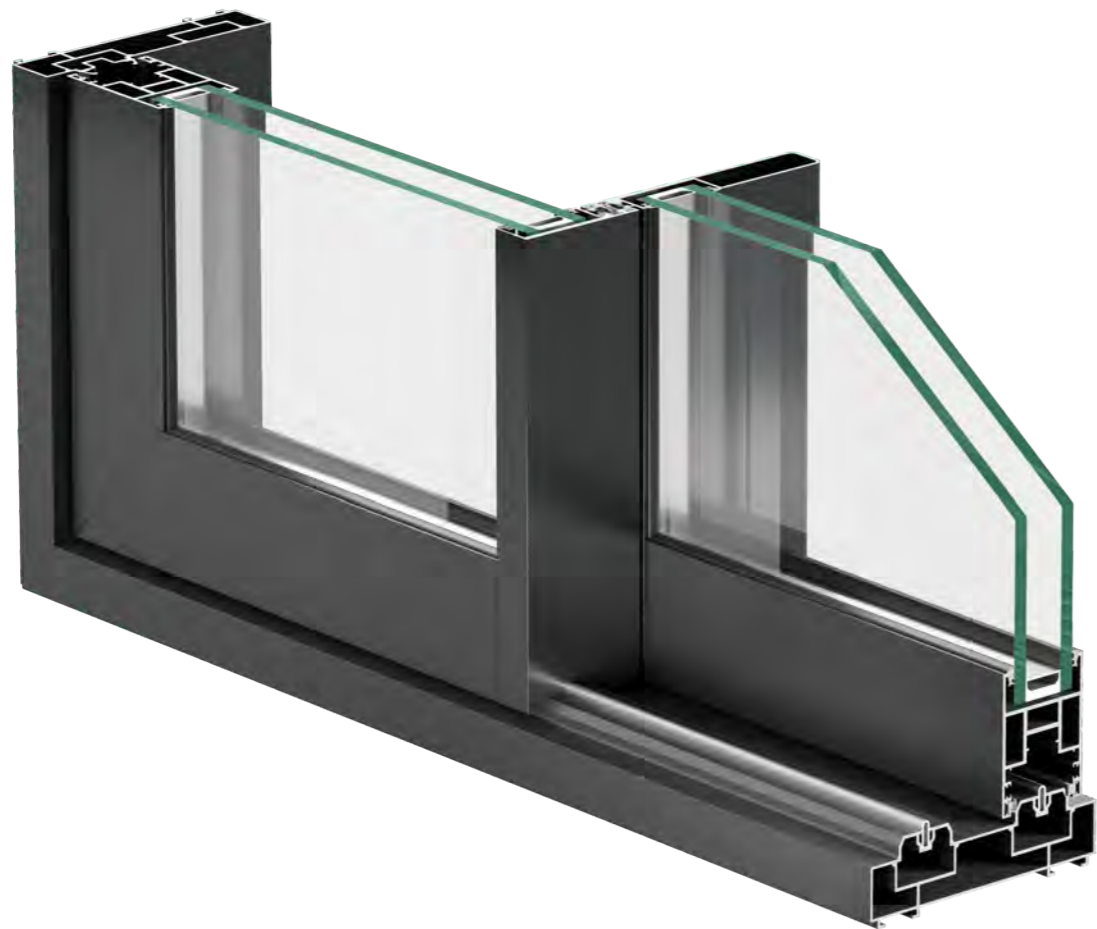

CELARE 30

DIMENSIONS

Shutter size 58 mm x 30 mm
2 Track 140 mm x 56 mm
Interlock Visible 31 mm

CONFIGURATION

Window Height Max. 3000 mm
Sash Weight Max. 180 Kg.
Mosq. Mesh Retractable

* ALL DIMENSIONS ARE IN MM.