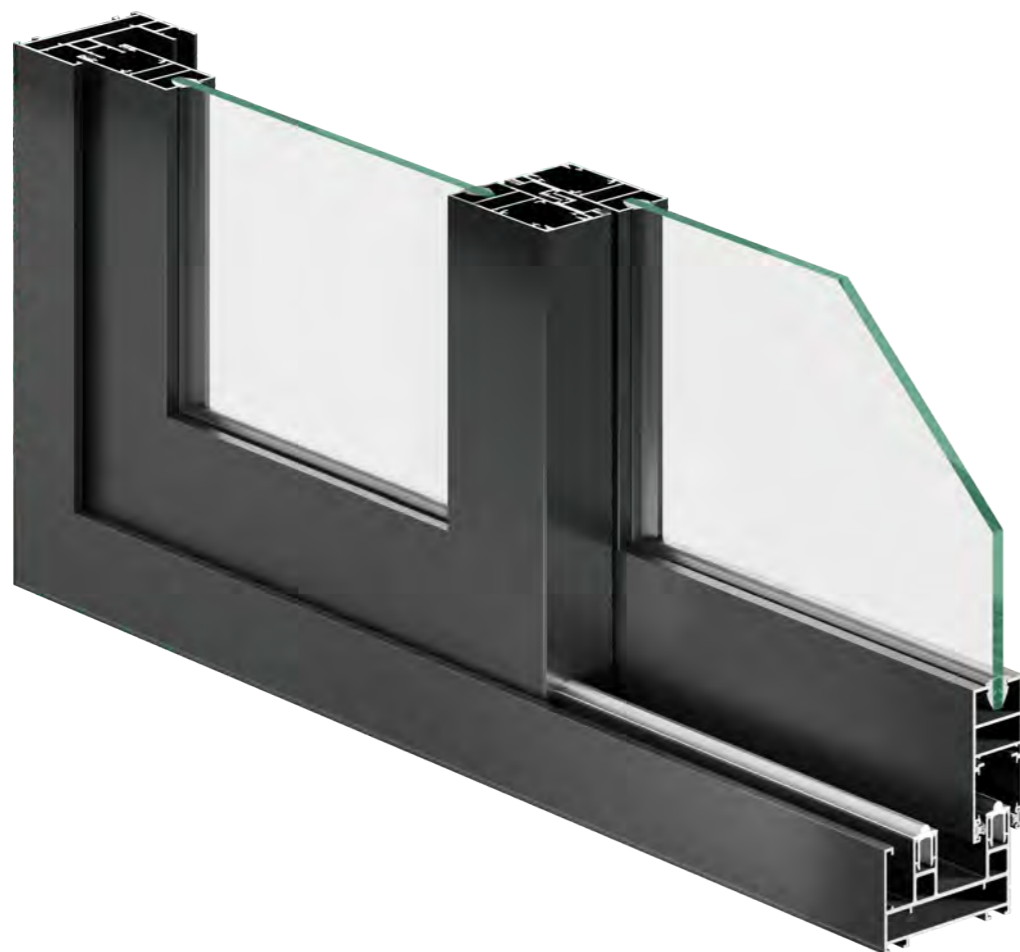

* ALL DIMENSIONS ARE IN MM.

SL 29

DIMENSIONS

Shutter size	29 mm x 66 mm
2 Track	73 mm x 45 mm
3 Track	115 mm x 45 mm
4 Track	157 mm x 45 mm
Interlock Visible	25 mm

CONFIGURATION

Window Height	2400 mm
Sash Weight	180 Kg.
Mosq. Mesh	Fiber Mesh SS 304 Safety Mesh SS 304 Invisible Mesh Retractable Mesh

GLAZING

Option	Single Laminated DGU
Thickness	5 mm to 20 mm

FINISHES

Powder Coating
(Satin | Texture finish | Wooden effect powder coating)

HARDWARE

Lock - Multi Point Locking

VERTICAL CONNECTION

Joinery Detail - 45° with corner connector | 90° with screw fixing

* ALL DIMENSIONS ARE IN MM.

SL 29 R

DIMENSIONS

Shutter size	29 mm x 66 mm
2 Track	73 mm x 45 mm
3 Track	115 mm x 45 mm
4 Track	157 mm x 45 mm
Interlock Visible	68 mm

CONFIGURATION

Window Height	2400 mm
Sash Weight	180 Kg.
Mosq. Mesh	Fiber Mesh SS 304 Safety Mesh SS 304 Invisible Mesh Retractable Mesh