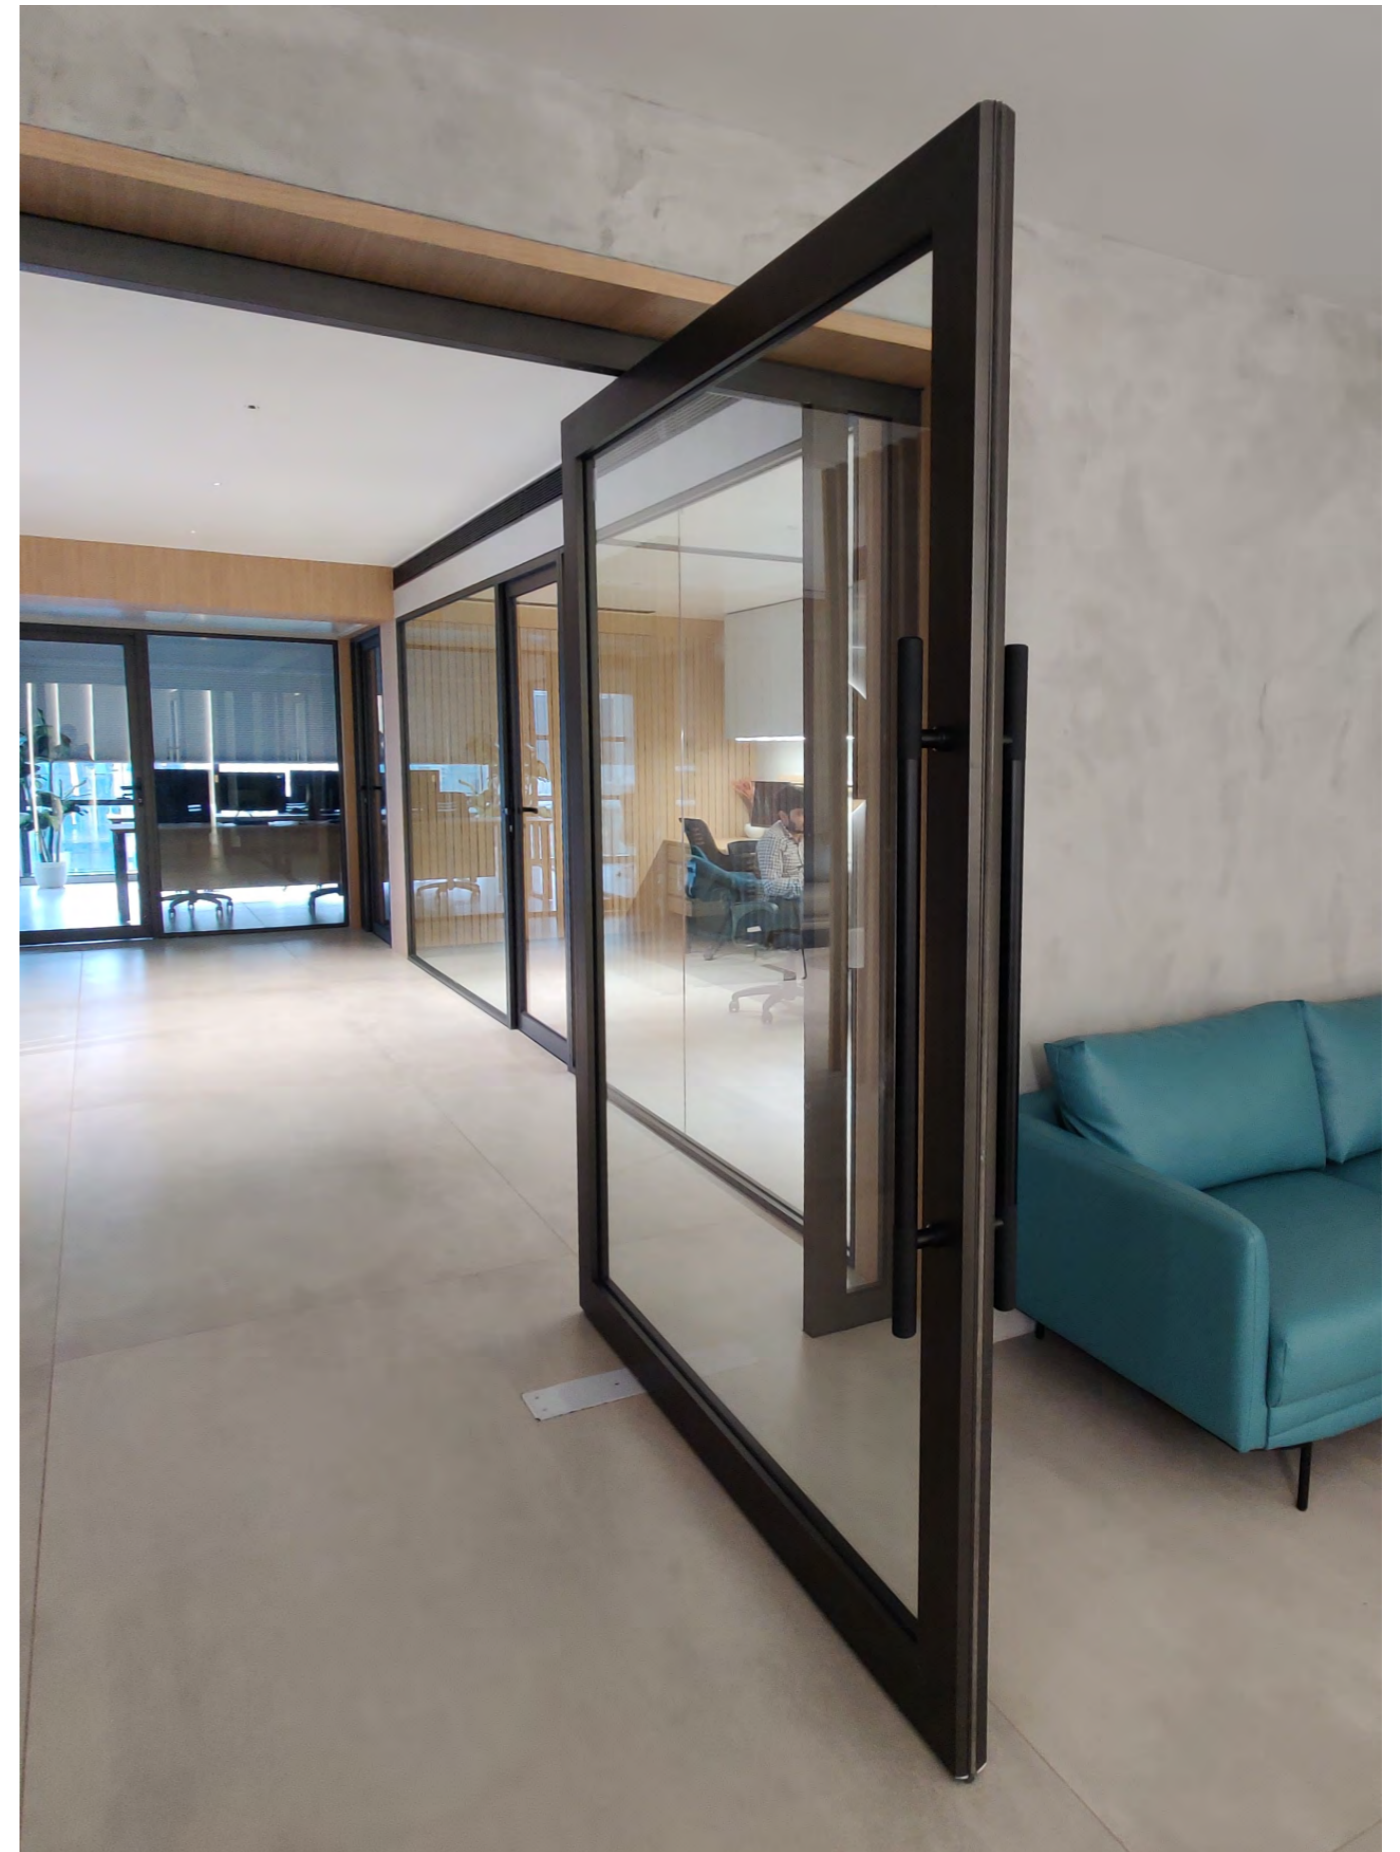

Casement Perfection, Strength Meets Style

Aluminium casement windows and doors offer sleek design, smooth operation, and lasting durability. They provide excellent ventilation, clear views, and energy efficiency, making them ideal for modern spaces. Built for strength and low maintenance, they enhance both style and functionality.