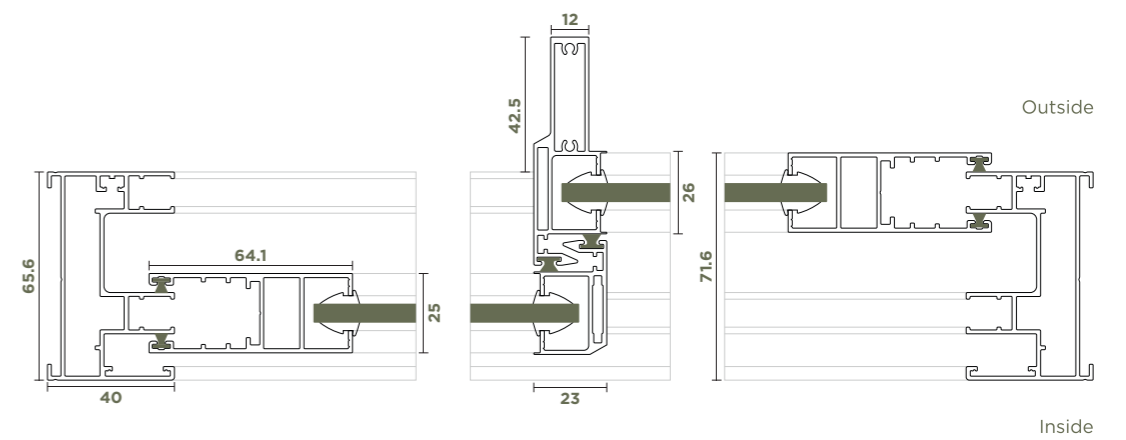

Eco-Friendly ALUMINIUM WINDOWS

experience the **WAW**

SL 25

DIMENSIONS

Shutter size	25 mm x 64 mm
2 Track	65 mm x 40 mm
3 Track	103 mm x 40 mm
Interlock Visible	23 mm

CONFIGURATION

Window Height	Max. 1800 mm
Sash Weight	Max. 70 Kg.
Mosq. Mesh	Fiber Mesh SS 304 Safety Mesh SS 304 Invisible Mesh Retractable Mesh

GLAZING

Option	Single
Thickness	5 mm to 8 mm

FINISHES

Powder Coating
(Satin | Texture finish | Wooden effect powder coating)

HARDWARE

Lock - Single Point Locking

VERTICAL CONNECTION

Joinery Detail - 45° With corner connector | 90° with screw fixing

* ALL DIMENSIONS ARE IN MM.

SL 25 R

DIMENSIONS

Shutter size	25 mm x 64 mm
2 Track	65 mm x 40 mm
3 Track	103 mm x 40 mm
Interlock Visible	69 mm

CONFIGURATION

Window Height	Max. 1800 mm
Sash Weight	Max. 70 Kg.
Mosq. Mesh	Fiber Mesh SS 304 Safety Mesh SS 304 Invisible Mesh Retractable Mesh

* ALL DIMENSIONS ARE IN MM.

SL 29

DIMENSIONS

Shutter size	29 mm x 66 mm
2 Track	73 mm x 45 mm
3 Track	115 mm x 45 mm
4 Track	157 mm x 45 mm
Interlock Visible	25 mm

CONFIGURATION

Window Height	2400 mm
Sash Weight	180 Kg.
Mosq. Mesh	Fiber Mesh SS 304 Safety Mesh SS 304 Invisible Mesh Retractable Mesh