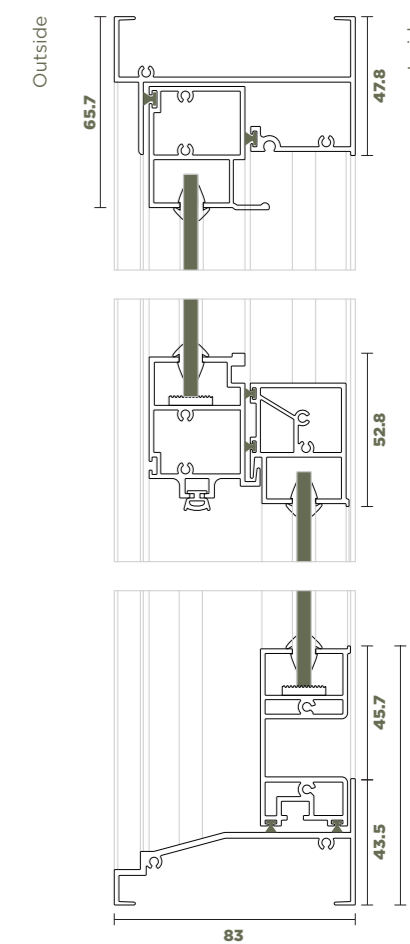

VERTICAL CONNECTION

Joinery Detail - 45° with corner connector

CD 40

DIMENSIONS

Shutter size	40 mm x 85 mm
Frame size	40 mm x 50 mm

CONFIGURATION

Door Height	Max. 2400 mm
Sash Width	Max. 1000 mm
Sash Weight	Max. 100 Kg.
Mosq. Mesh	Retractable
Operation	Side Hung

* ALL DIMENSIONS ARE IN MM.

CD 60

DIMENSIONS

Shutter size	60 mm x 81 mm
Frame	60 mm x 61 mm

CONFIGURATION

Window Height	Max. 3000 mm
Sash Width	Max. 1200 mm
Sash Weight	Max. 200 Kg.
Mosq. Mesh	Retractable
Opening	Side Hung

Joinery Detail - 45° with corner connector | 90° with screw fixing

VS 50

DIMENSIONS

2 Track	50 mm x 40 mm
Visible Interlock	45.6 mm

CONFIGURATION

Sash Height	Max. 1500 mm
Sash Width	Max. 1500 mm
Sash Weight	Max. 25 Kg.

Joinery Detail - 45° with corner connector | 90° with screw fixing

VS 83

DIMENSIONS

2 Track	83 mm x 43 mm
Visible Interlock	52.8mm

CONFIGURATION

Sash Height	Max. 2000 mm
Sash Width	Max. 1800 mm
Sash Weight	Max. 27 Kg.
Mosq. Mesh	SS 304 Safety Mesh