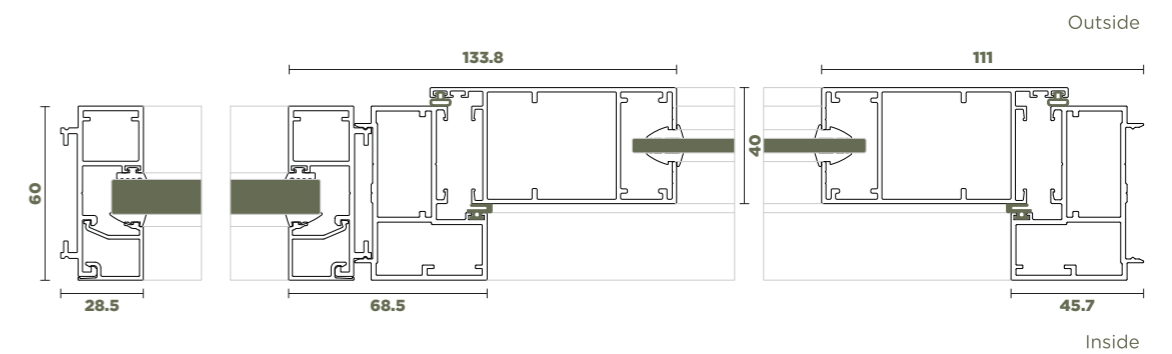

VERTICAL CONNECTION

Joinery Detail - 45° with corner connector | 90° with screw fixing

* ALL DIMENSIONS ARE IN MM.