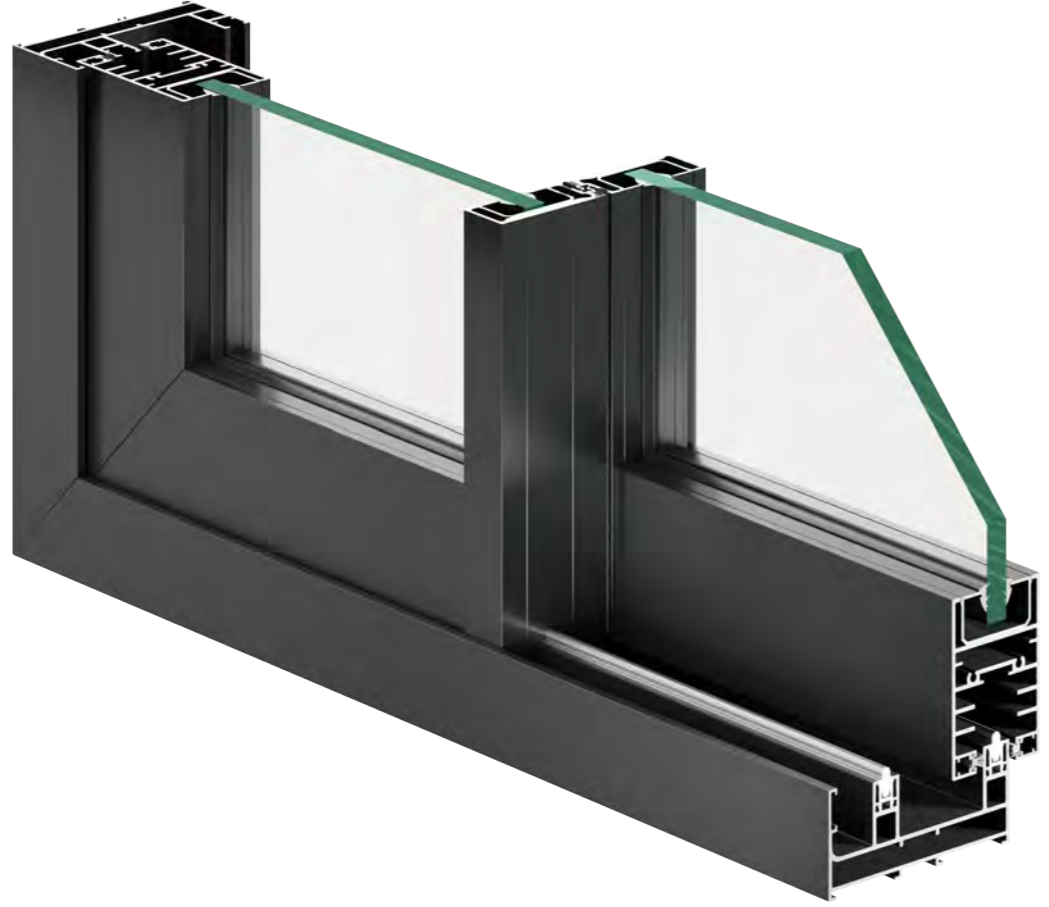

* ALL DIMENSIONS ARE IN MM.

SL 36

DIMENSIONS

Shutter size	36 mm x 72 mm
2 Track	80 mm x 45 mm
3 Track	126 mm x 45 mm
4 Track	171 mm x 45 mm
Interlock Visible	28 mm

CONFIGURATION

Window Height	3600 mm
Sash Weight	240 Kg.
Mosq. Mesh	Fiber Mesh SS 304 Safety Mesh SS 304 Invisible Mesh Retractable Mesh

GLAZING

Option	Single Laminated DGU
Thickness	6 mm to 24 mm

FINISHES

Powder Coating
(Satin | Texture finish | Wooden effect powder coating)

HARDWARE

Lock - Multi Point Locking

VERTICAL CONNECTION

Joinery Detail - 45° with corner connector | 90° with screw fixing

* ALL DIMENSIONS ARE IN MM.

■ SL 55

DIMENSIONS

Shutter size	55 mm x 83 mm
2 Track	112 mm x 51 mm
3 Track	181 mm x 51 mm
Interlock Visible	28 mm

CONFIGURATION

Window Height	Max. 3600 mm
Sash Weight	Max. 300 Kg.
Mosq. Mesh	Retractable SS 304 Safety Mesh