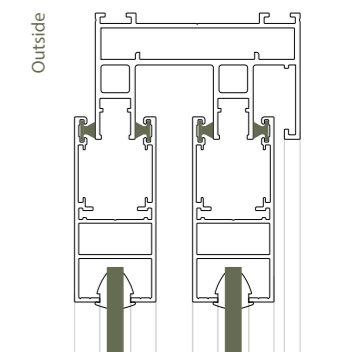

* ALL DIMENSIONS ARE IN MM.

SL 25 R

DIMENSIONS

Shutter size	25 mm x 64 mm
2 Track	65 mm x 40 mm
3 Track	103 mm x 40 mm
Interlock Visible	69 mm

CONFIGURATION

Window Height	Max. 1800 mm
Sash Weight	Max. 70 Kg.
Mosq. Mesh	Fiber Mesh SS 304 Safety Mesh SS 304 Invisible Mesh Retractable Mesh

* ALL DIMENSIONS ARE IN MM.

SL 29

DIMENSIONS

Shutter size	29 mm x 66 mm
2 Track	73 mm x 45 mm
3 Track	115 mm x 45 mm
4 Track	157 mm x 45 mm
Interlock Visible	25 mm

CONFIGURATION

Window Height	2400 mm
Sash Weight	180 Kg.
Mosq. Mesh	Fiber Mesh SS 304 Safety Mesh SS 304 Invisible Mesh Retractable Mesh

GLAZING

Option	Single Laminated DGU
Thickness	5 mm to 20 mm

FINISHES

Powder Coating
(Satin | Texture finish | Wooden effect powder coating)

HARDWARE

Lock - Multi Point Locking

VERTICAL CONNECTION

Joinery Detail - 45° with corner connector | 90° with screw fixing

* ALL DIMENSIONS ARE IN MM.

SL 29 R

DIMENSIONS

Shutter size	29 mm x 66 mm
2 Track	73 mm x 45 mm
3 Track	115 mm x 45 mm
4 Track	157 mm x 45 mm
Interlock Visible	68 mm

CONFIGURATION

Window Height	2400 mm
Sash Weight	180 Kg.
Mosq. Mesh	Fiber Mesh SS 304 Safety Mesh SS 304 Invisible Mesh Retractable Mesh