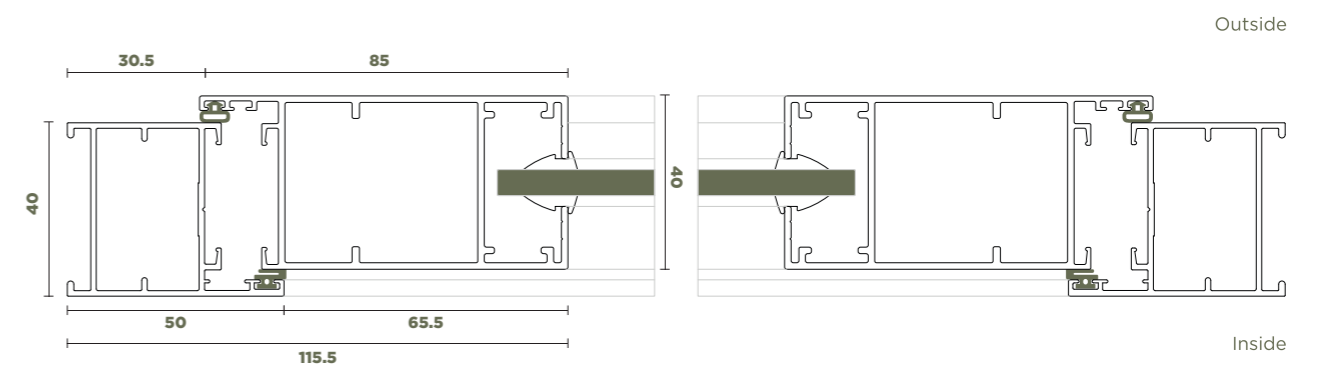

VERTICAL CONNECTION

Joinery Detail - 45° with corner connector

CW 50

DIMENSIONS

Shutter size	50 mm x 78 mm
Frame	50 mm x 55 mm

CONFIGURATION

Sash Height	Max. 2000 mm
Sash Width	Max. 700 mm
Sash Weight	Max. 80 Kg.
Mosq. Mesh	Retractable
Opening	Side Hung Top Hung

VERTICAL CONNECTION

Joinery Detail - 45° with corner connector

CD 40

DIMENSIONS

Shutter size	40 mm x 85 mm
Frame size	40 mm x 50 mm

CONFIGURATION

Door Height	Max. 2400 mm
Sash Width	Max. 1000 mm
Sash Weight	Max. 100 Kg.
Mosq. Mesh	Retractable
Operation	Side Hung

VERTICAL CONNECTION

Joinery Detail - 45° with corner connector

CD 50

DIMENSIONS

Shutter size	50 mm x 100 mm
Frame size	50 mm x 73 mm

CONFIGURATION

Door Height	Max. 3000 mm
Sash Width	Max. 1200 mm
Sash Weight	Max. 180 Kg.
Mosq. Mesh	Retractable
Operation	Side Hung