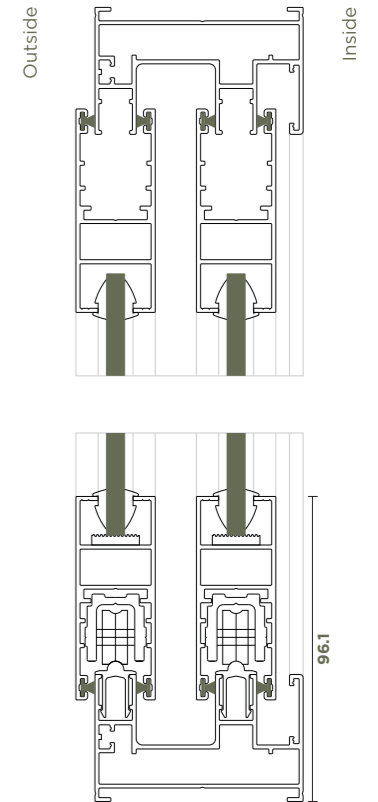

Eco-Friendly ALUMINIUM WINDOWS

experience the **WAW**

SL 25

DIMENSIONS

Shutter size	25 mm x 64 mm
2 Track	65 mm x 40 mm
3 Track	103 mm x 40 mm
Interlock Visible	23 mm

CONFIGURATION

Window Height	Max. 1800 mm
Sash Weight	Max. 70 Kg.
Mosq. Mesh	Fiber Mesh SS 304 Safety Mesh SS 304 Invisible Mesh Retractable Mesh

GLAZING

Option	Single
Thickness	5 mm to 8 mm

FINISHES

Powder Coating
(Satin | Texture finish | Wooden effect powder coating)

HARDWARE

Lock - Single Point Locking

VERTICAL CONNECTION

Joinery Detail - 45° With corner connector | 90° with screw fixing

* ALL DIMENSIONS ARE IN MM.

SL 25 R

DIMENSIONS

Shutter size	25 mm x 64 mm
2 Track	65 mm x 40 mm
3 Track	103 mm x 40 mm
Interlock Visible	69 mm

CONFIGURATION

Window Height	Max. 1800 mm
Sash Weight	Max. 70 Kg.
Mosq. Mesh	Fiber Mesh SS 304 Safety Mesh SS 304 Invisible Mesh Retractable Mesh

* ALL DIMENSIONS ARE IN MM.

SL 29

DIMENSIONS

Shutter size	29 mm x 66 mm
2 Track	73 mm x 45 mm
3 Track	115 mm x 45 mm
4 Track	157 mm x 45 mm
Interlock Visible	25 mm

CONFIGURATION

Window Height	2400 mm
Sash Weight	180 Kg.
Mosq. Mesh	Fiber Mesh SS 304 Safety Mesh SS 304 Invisible Mesh Retractable Mesh