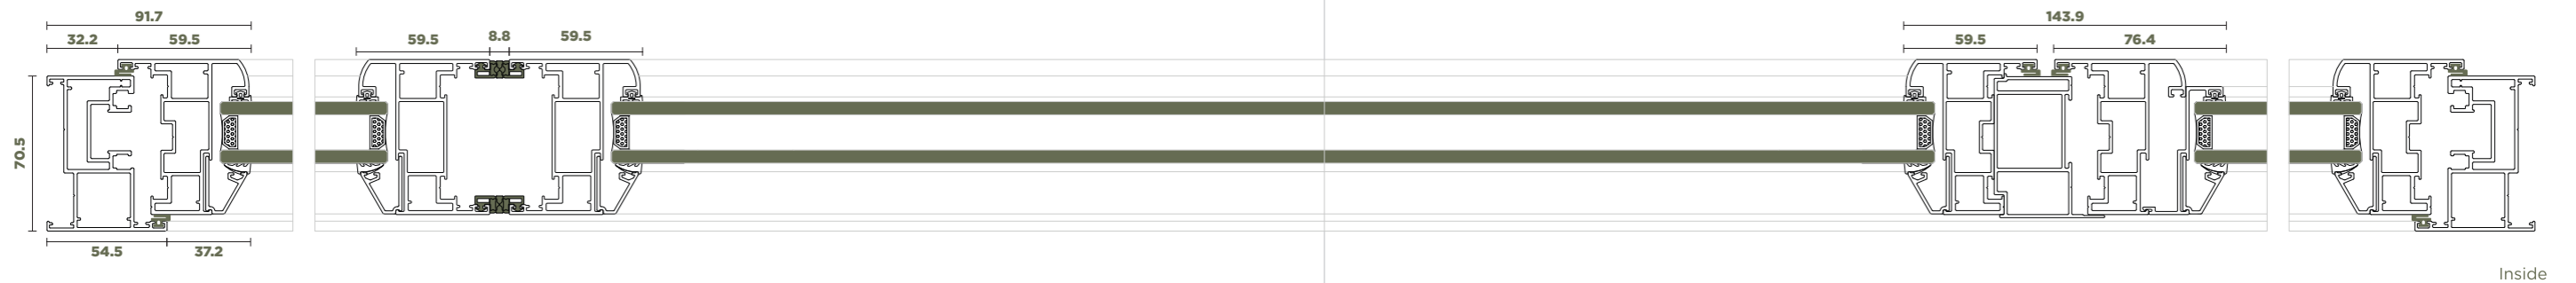

FINISHES

Powder Coating (Satin | Texture finish | Wooden effect powder coating)

HARDWARE

Lock - Multi Point Locking
Hinge - Butt Hinge

VERTICAL CONNECTION

Joinery Detail - 45° with corner connector

* ALL DIMENSIONS ARE IN MM.